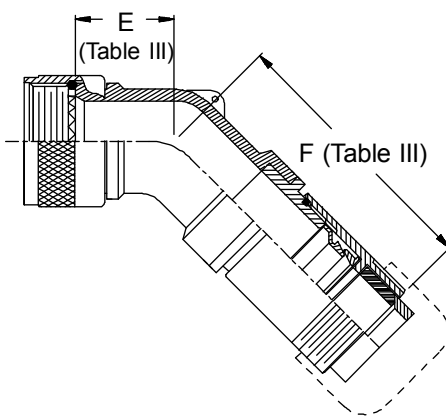

**CONNECTOR  
 DESIGNATORS  
 A-F-H-L-S  
 ROTATABLE  
 COUPLING**

**TYPE G INDIVIDUAL  
 AND/OR OVERALL  
 SHIELD TERMINATION**

**STYLE 2**  
 (45° & 90°  
 See Note 1)

**STYLE H**  
 Heavy Duty  
 (Table X)

**STYLE A**  
 Medium Duty  
 (Table XI)

**STYLE M**  
 Medium Duty  
 (Table XI)

**STYLE D**  
 Medium Duty  
 (Table XI)