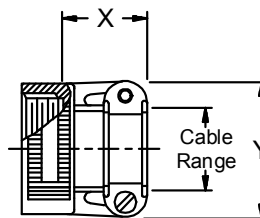

**CONNECTOR  
 DESIGNATORS  
 A-F-H-L-S  
 ROTATABLE  
 COUPLING**

**TYPE G INDIVIDUAL  
 AND/OR OVERALL  
 SHIELD TERMINATION**

**STYLE 2**  
 (45° & 90°  
 See Note 1)

**STYLE H**  
 Heavy Duty  
 (Table X)

**STYLE A**  
 Medium Duty  
 (Table XI)

**STYLE M**  
 Medium Duty  
 (Table XI)

**STYLE D**  
 Medium Duty  
 (Table XI)