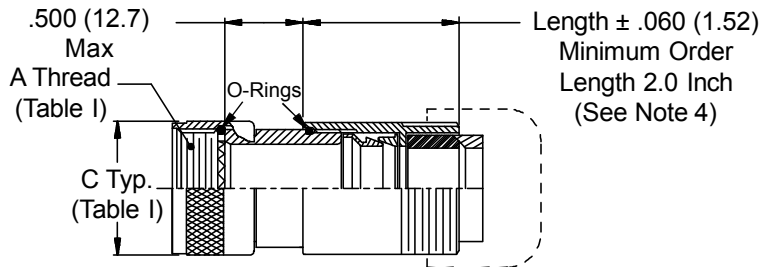

**CONNECTOR  
 DESIGNATORS  
 A-F-H-L-S  
 ROTATABLE  
 COUPLING**

**TYPE G INDIVIDUAL  
 AND/OR OVERALL  
 SHIELD TERMINATION**

**STYLE 2**  
 (45° & 90°  
 See Note 1)

**STYLE H**  
 Heavy Duty  
 (Table X)

**STYLE A**  
 Medium Duty  
 (Table XI)

**STYLE M**  
 Medium Duty  
 (Table XI)

**STYLE D**  
 Medium Duty  
 (Table XI)