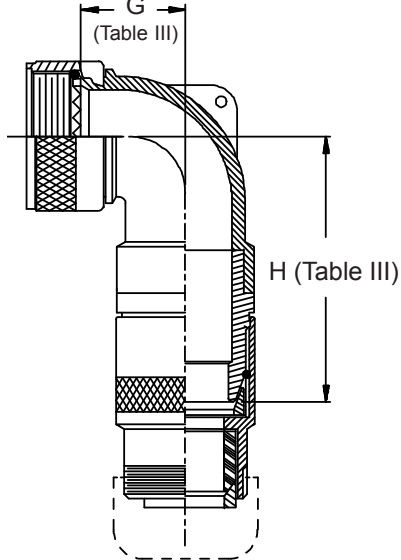

**CONNECTOR  
 DESIGNATORS  
 A-F-H-L-S  
 ROTATABLE  
 COUPLING**

**TYPE C OVERALL  
 SHIELD TERMINATION**

**STYLE 2  
 (STRAIGHT  
 See Note 1)**

**STYLE 2  
 (45° & 90°  
 See Note 1)**

**STYLE H  
 Heavy Duty  
 (Table X)**

**STYLE A  
 Medium Duty  
 (Table XI)**

**STYLE M  
 Medium Duty  
 (Table XI)**

**STYLE D  
 Medium Duty  
 (Table XI)**