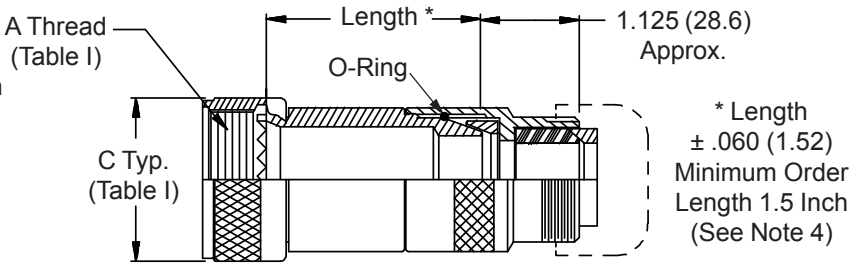

**CONNECTOR  
 DESIGNATORS  
 A-F-H-L-S  
 ROTATABLE  
 COUPLING**

**TYPE C OVERALL  
 SHIELD TERMINATION**

**STYLE 2  
 (STRAIGHT  
 See Note 1)**

**STYLE 2  
 (45° & 90°  
 See Note 1)**

**STYLE H  
 Heavy Duty  
 (Table X)**

**STYLE A  
 Medium Duty  
 (Table XI)**

**STYLE M  
 Medium Duty  
 (Table XI)**

**STYLE D  
 Medium Duty  
 (Table XI)**