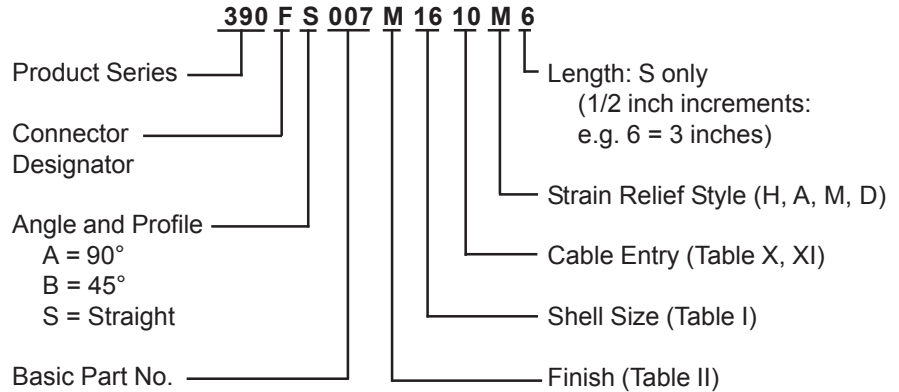

**CONNECTOR  
 DESIGNATORS  
 A-F-H-L-S  
 ROTATABLE  
 COUPLING**

**TYPE C OVERALL  
 SHIELD TERMINATION**

**STYLE 2  
 (STRAIGHT  
 See Note 1)**

**STYLE 2  
 (45° & 90°  
 See Note 1)**

**STYLE H  
 Heavy Duty  
 (Table X)**

**STYLE A  
 Medium Duty  
 (Table XI)**

**STYLE M  
 Medium Duty  
 (Table XI)**

**STYLE D  
 Medium Duty  
 (Table XI)**