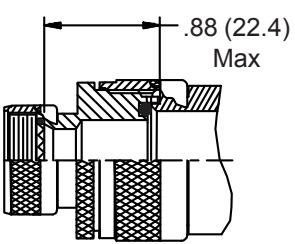

**CONNECTOR  
 DESIGNATORS  
 A-F-H-L-S  
 ROTATABLE  
 COUPLING**

**TYPE C OVERALL  
 SHIELD TERMINATION**

**STYLE 2  
 (STRAIGHT  
 See Note 1)**

**STYLE 2  
 (45° & 90°  
 See Note 1)**

**STYLE H  
 Heavy Duty  
 (Table X)**

**STYLE A  
 Medium Duty  
 (Table XI)**

**STYLE M  
 Medium Duty  
 (Table XI)**

**STYLE D  
 Medium Duty  
 (Table XI)**