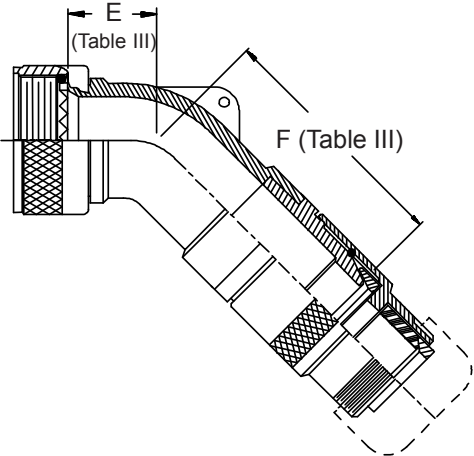

**CONNECTOR  
 DESIGNATORS  
 A-F-H-L-S  
 ROTATABLE  
 COUPLING**

**TYPE C OVERALL  
 SHIELD TERMINATION**

**STYLE 2  
 (STRAIGHT  
 See Note 1)**

**STYLE 2  
 (45° & 90°  
 See Note 1)**

**STYLE H  
 Heavy Duty  
 (Table X)**

**STYLE A  
 Medium Duty  
 (Table XI)**

**STYLE M  
 Medium Duty  
 (Table XI)**

**STYLE D  
 Medium Duty  
 (Table XI)**