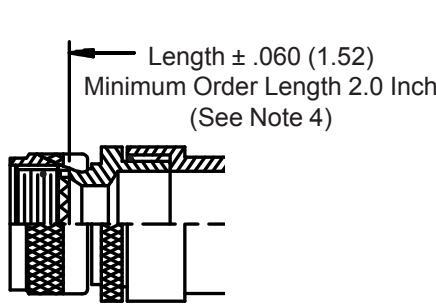

**CONNECTOR  
 DESIGNATORS  
 A-F-H-L-S  
 ROTATABLE  
 COUPLING**

**TYPE C OVERALL  
 SHIELD TERMINATION**

**STYLE 2  
 (STRAIGHT  
 See Note 1)**

**STYLE 2  
 (45° & 90°  
 See Note 1)**

**STYLE H  
 Heavy Duty  
 (Table X)**

**STYLE A  
 Medium Duty  
 (Table XI)**

**STYLE M  
 Medium Duty  
 (Table XI)**

**STYLE D  
 Medium Duty  
 (Table XI)**