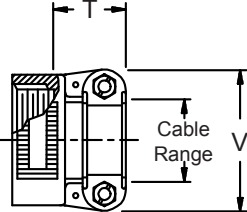

**CONNECTOR  
 DESIGNATORS  
 A-F-H-L-S  
 ROTATABLE  
 COUPLING**

**TYPE C OVERALL  
 SHIELD TERMINATION**

**STYLE 2  
 (STRAIGHT  
 See Note 1)**

**STYLE 2  
 (45° & 90°  
 See Note 1)**

**STYLE H  
 Heavy Duty  
 (Table X)**