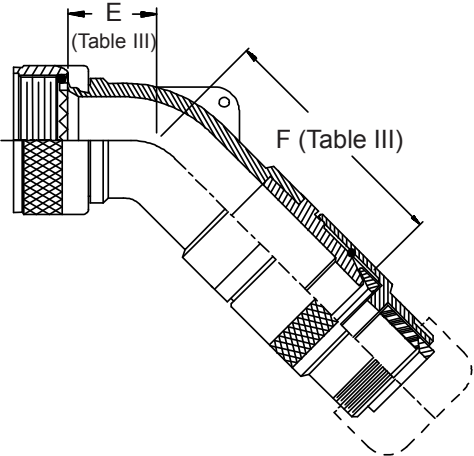

**CONNECTOR  
 DESIGNATORS  
 A-F-H-L-S  
 ROTATABLE  
 COUPLING**

**TYPE C OVERALL  
 SHIELD TERMINATION**

**STYLE 2  
 (STRAIGHT  
 See Note 1)**

**STYLE 2  
 (45° & 90°  
 See Note 1)**

\* Length  $\pm .060$  (1.52)  
 Minimum Order Length 1.5 Inch  
 (See Note 4)

**STYLE H  
 Heavy Duty  
 (Table X)**

**STYLE A  
 Medium Duty  
 (Table XI)**

**STYLE M  
 Medium Duty  
 (Table XI)**

**STYLE D  
 Medium Duty  
 (Table XI)**