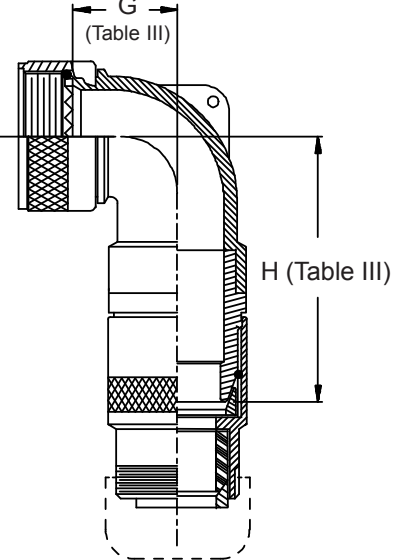

**CONNECTOR  
 DESIGNATORS  
 A-F-H-L-S  
 ROTATABLE  
 COUPLING**

**TYPE C OVERALL  
 SHIELD TERMINATION**

**STYLE 2  
 (STRAIGHT  
 See Note 1)**

**STYLE 2  
 (45° & 90°  
 See Note 1)**

\* Length  $\pm .060$  (1.52)  
 Minimum Order Length 1.5 Inch  
 (See Note 4)

**STYLE H  
 Heavy Duty  
 (Table X)**

**STYLE A  
 Medium Duty  
 (Table XI)**

**STYLE M  
 Medium Duty  
 (Table XI)**

**STYLE D  
 Medium Duty  
 (Table XI)**