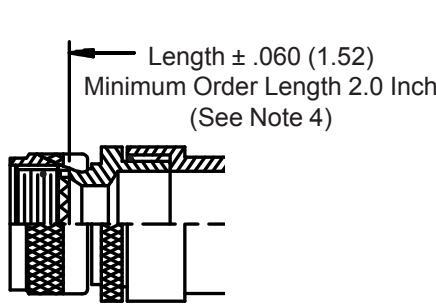

**CONNECTOR  
 DESIGNATORS  
 A-F-H-L-S  
 ROTATABLE  
 COUPLING**

**TYPE C OVERALL  
 SHIELD TERMINATION**

**STYLE 2  
 (STRAIGHT  
 See Note 1)**

**STYLE 2  
 (45° & 90°  
 See Note 1)**

\* Length  $\pm .060$  (1.52)  
 Minimum Order Length 1.5 Inch  
 (See Note 4)

**STYLE H  
 Heavy Duty  
 (Table X)**

**STYLE A  
 Medium Duty  
 (Table XI)**

**STYLE M  
 Medium Duty  
 (Table XI)**

**STYLE D  
 Medium Duty  
 (Table XI)**