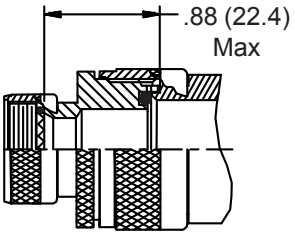

**CONNECTOR  
 DESIGNATORS  
 A-F-H-L-S  
 ROTATABLE  
 COUPLING**

**TYPE C OVERALL  
 SHIELD TERMINATION**

**STYLE 2  
 (STRAIGHT  
 See Note 1)**

**STYLE 2  
 (45° & 90°  
 See Note 1)**

\* Length  $\pm .060$  (1.52)  
 Minimum Order Length 1.5 Inch  
 (See Note 4)

**STYLE H  
 Heavy Duty  
 (Table X)**

**STYLE A  
 Medium Duty  
 (Table XI)**

**STYLE M  
 Medium Duty  
 (Table XI)**

**STYLE D  
 Medium Duty  
 (Table XI)**