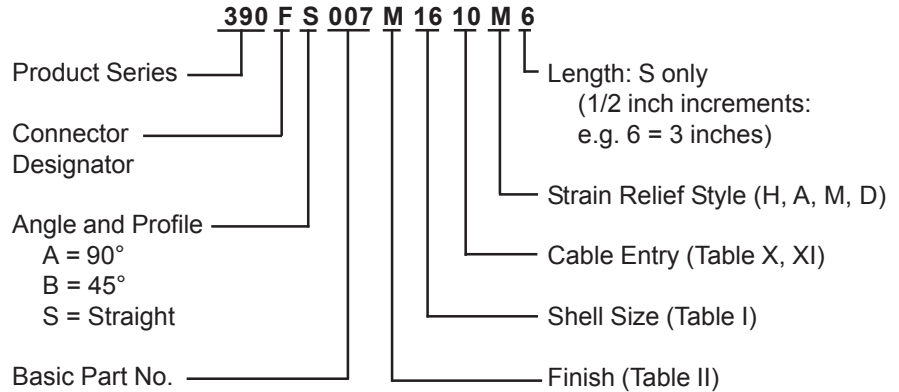

**CONNECTOR  
 DESIGNATORS  
 A-F-H-L-S  
 ROTATABLE  
 COUPLING**

**TYPE C OVERALL  
 SHIELD TERMINATION**

**STYLE 2  
 (STRAIGHT  
 See Note 1)**

**STYLE 2  
 (45° & 90°  
 See Note 1)**

\* Length  $\pm .060$  (1.52)  
 Minimum Order Length 1.5 Inch  
 (See Note 4)

**STYLE H  
 Heavy Duty  
 (Table X)**

**STYLE A  
 Medium Duty  
 (Table XI)**

**STYLE M  
 Medium Duty  
 (Table XI)**

**STYLE D  
 Medium Duty  
 (Table XI)**