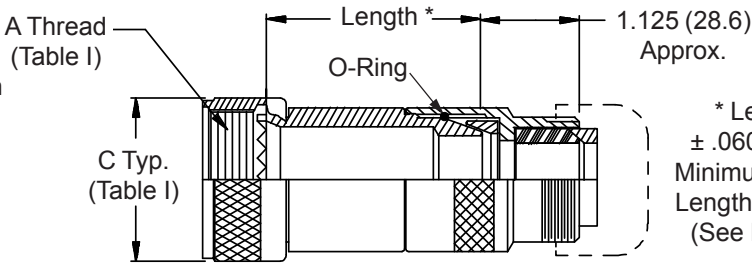

**CONNECTOR  
 DESIGNATORS  
 A-F-H-L-S  
 ROTATABLE  
 COUPLING**

**TYPE C OVERALL  
 SHIELD TERMINATION**

**STYLE 2  
 (STRAIGHT  
 See Note 1)**

**STYLE 2  
 (45° & 90°  
 See Note 1)**

\* Length  $\pm .060$  (1.52)  
 Minimum Order Length 1.5 Inch  
 (See Note 4)

**STYLE H  
 Heavy Duty  
 (Table X)**

**STYLE A  
 Medium Duty  
 (Table XI)**

**STYLE M  
 Medium Duty  
 (Table XI)**

**STYLE D  
 Medium Duty  
 (Table XI)**