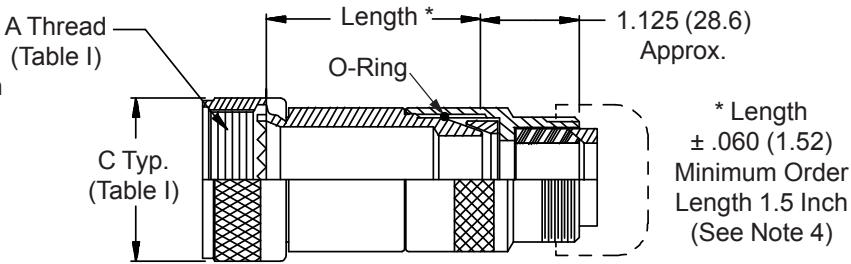

**CONNECTOR
 DESIGNATORS
 A-F-H-L-S
 ROTATABLE
 COUPLING**

**TYPE C OVERALL
 SHIELD TERMINATION**

**STYLE 2
 (STRAIGHT
 See Note 1)**

**STYLE 2
 (45° & 90°
 See Note 1)**

* Length ± .060 (1.52) Minimum Order Length 1.5 Inch (See Note 4)

**STYLE H
 Heavy Duty
 (Table X)**

**STYLE A
 Medium Duty
 (Table XI)**

**STYLE M
 Medium Duty
 (Table XI)**

**STYLE D
 Medium Duty
 (Table XI)**