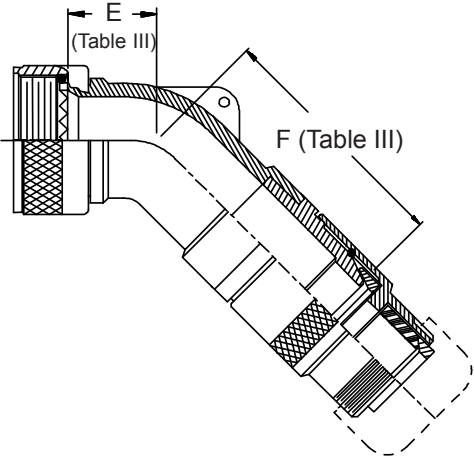

**CONNECTOR
 DESIGNATORS
 A-F-H-L-S
 ROTATABLE
 COUPLING**

**TYPE C OVERALL
 SHIELD TERMINATION**

**STYLE 2
 (STRAIGHT
 See Note 1)**

**STYLE 2
 (45° & 90°
 See Note 1)**

* Length ± .060 (1.52) Minimum Order Length 1.5 Inch (See Note 4)

**STYLE H
 Heavy Duty
 (Table X)**

**STYLE A
 Medium Duty
 (Table XI)**

**STYLE M
 Medium Duty
 (Table XI)**

**STYLE D
 Medium Duty
 (Table XI)**