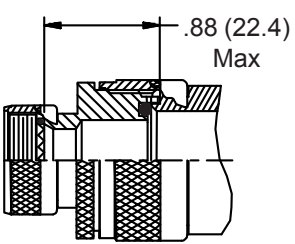

**CONNECTOR
 DESIGNATORS
 A-F-H-L-S
 ROTATABLE
 COUPLING**

**TYPE C OVERALL
 SHIELD TERMINATION**

**STYLE 2
 (STRAIGHT
 See Note 1)**

**STYLE 2
 (45° & 90°
 See Note 1)**

* Length ± .060 (1.52) Minimum Order Length 1.5 Inch (See Note 4)

**STYLE H
 Heavy Duty
 (Table X)**

**STYLE A
 Medium Duty
 (Table XI)**

**STYLE M
 Medium Duty
 (Table XI)**

**STYLE D
 Medium Duty
 (Table XI)**