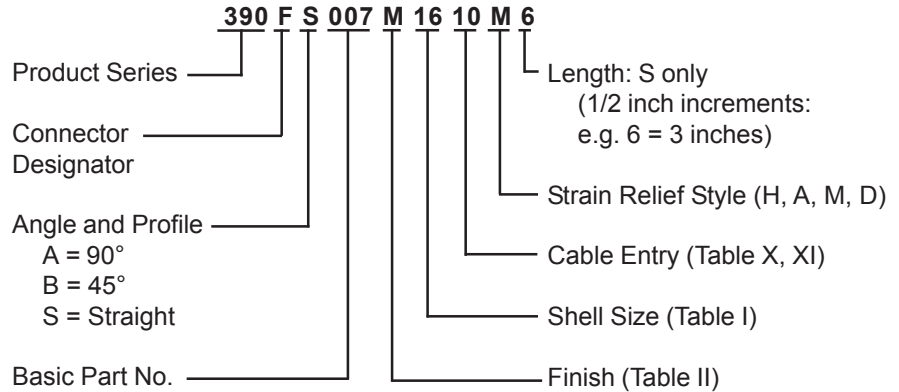

**CONNECTOR
 DESIGNATORS
 A-F-H-L-S
 ROTATABLE
 COUPLING**

**TYPE C OVERALL
 SHIELD TERMINATION**

**STYLE 2
 (STRAIGHT
 See Note 1)**

**STYLE 2
 (45° & 90°
 See Note 1)**

* Length ± .060 (1.52) Minimum Order Length 1.5 Inch (See Note 4)

**STYLE H
 Heavy Duty
 (Table X)**

**STYLE A
 Medium Duty
 (Table XI)**

**STYLE M
 Medium Duty
 (Table XI)**

**STYLE D
 Medium Duty
 (Table XI)**