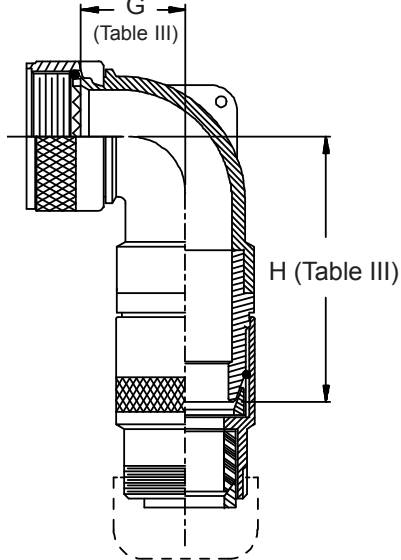

**CONNECTOR
 DESIGNATORS
 A-F-H-L-S
 ROTATABLE
 COUPLING**

**TYPE C OVERALL
 SHIELD TERMINATION**

**STYLE 2
 (STRAIGHT
 See Note 1)**

**STYLE 2
 (45° & 90°
 See Note 1)**

* Length ± .060 (1.52) Minimum Order Length 1.5 Inch (See Note 4)

**STYLE H
 Heavy Duty
 (Table X)**

**STYLE A
 Medium Duty
 (Table XI)**

**STYLE M
 Medium Duty
 (Table XI)**

**STYLE D
 Medium Duty
 (Table XI)**