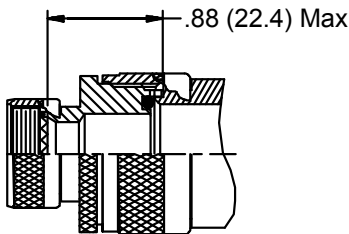

**CONNECTOR  
 DESIGNATORS  
 A-F-H-L-S  
 ROTATABLE  
 COUPLING**

**TYPE G INDIVIDUAL  
 AND/OR OVERALL  
 SHIELD TERMINATION**

**STYLE 2**  
 (45° & 90°  
 See Note 1)

**STYLE H**  
 Heavy Duty  
 (Table X)

**STYLE A**  
 Medium Duty  
 (Table XI)

**STYLE M**  
 Medium Duty  
 (Table XI)

**STYLE D**  
 Medium Duty  
 (Table XI)