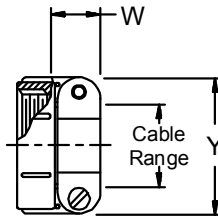

**CONNECTOR  
 DESIGNATORS  
 A-F-H-L-S  
 ROTATABLE  
 COUPLING**

**TYPE G INDIVIDUAL  
 AND/OR OVERALL  
 SHIELD TERMINATION**

**STYLE 2**  
 (45° & 90°  
 See Note 1)

**STYLE H**  
 Heavy Duty  
 (Table X)

**STYLE A**  
 Medium Duty  
 (Table XI)

**STYLE M**  
 Medium Duty  
 (Table XI)

**STYLE D**  
 Medium Duty  
 (Table XI)