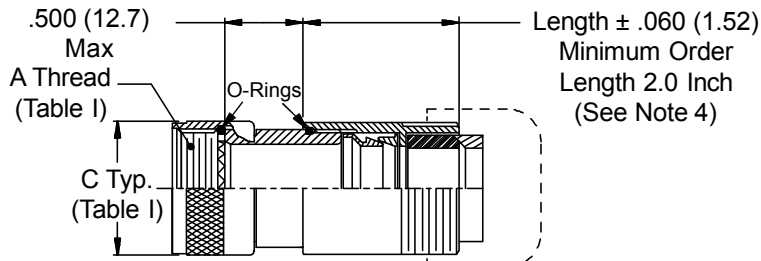

**CONNECTOR  
 DESIGNATORS  
 A-F-H-L-S  
 ROTATABLE  
 COUPLING**

**TYPE G INDIVIDUAL  
 AND/OR OVERALL  
 SHIELD TERMINATION**

**STYLE 2**  
 (45° & 90°  
 See Note 1)

**STYLE H**  
 Heavy Duty  
 (Table X)

**STYLE A**  
 Medium Duty  
 (Table XI)

**STYLE M**  
 Medium Duty  
 (Table XI)

**STYLE D**  
 Medium Duty  
 (Table XI)