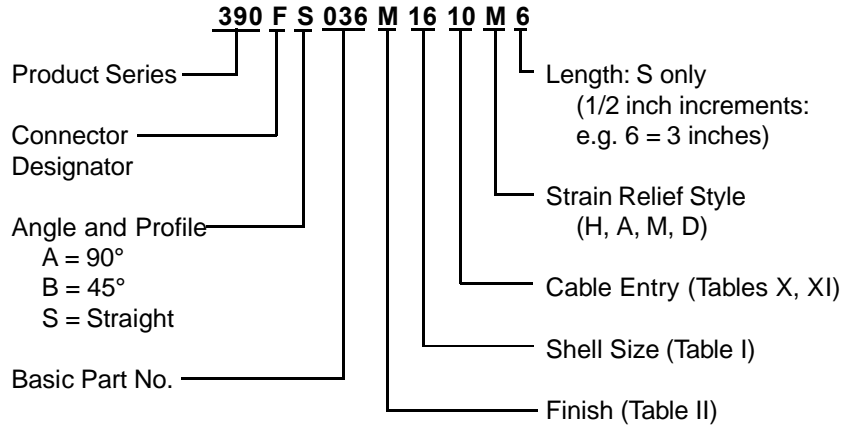

**CONNECTOR  
 DESIGNATORS  
 A-F-H-L-S  
 ROTATABLE  
 COUPLING**

**TYPE G INDIVIDUAL  
 AND/OR OVERALL  
 SHIELD TERMINATION**

**STYLE 2**  
 (45° & 90°  
 See Note 1)

**STYLE H**  
 Heavy Duty  
 (Table X)

**STYLE A**  
 Medium Duty  
 (Table XI)

**STYLE M**  
 Medium Duty  
 (Table XI)

**STYLE D**  
 Medium Duty  
 (Table XI)