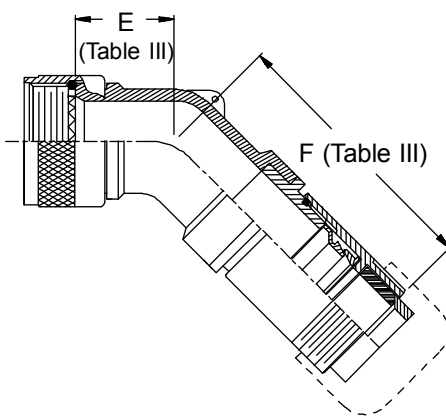

**CONNECTOR  
 DESIGNATORS  
 A-F-H-L-S  
 ROTATABLE  
 COUPLING**

**TYPE G INDIVIDUAL  
 AND/OR OVERALL  
 SHIELD TERMINATION**

**STYLE 2**  
 (45° & 90°  
 See Note 1)

**STYLE H**  
 Heavy Duty  
 (Table X)

**STYLE A**  
 Medium Duty  
 (Table XI)

**STYLE M**  
 Medium Duty  
 (Table XI)

**STYLE D**  
 Medium Duty  
 (Table XI)