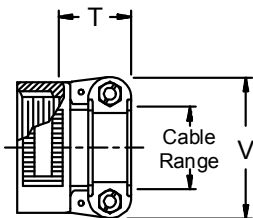

**CONNECTOR  
 DESIGNATORS  
 A-F-H-L-S  
 ROTATABLE  
 COUPLING**

**TYPE G INDIVIDUAL  
 AND/OR OVERALL  
 SHIELD TERMINATION**

**STYLE 2**  
 (45° & 90°  
 See Note 1)

**STYLE H**  
 Heavy Duty  
 (Table X)