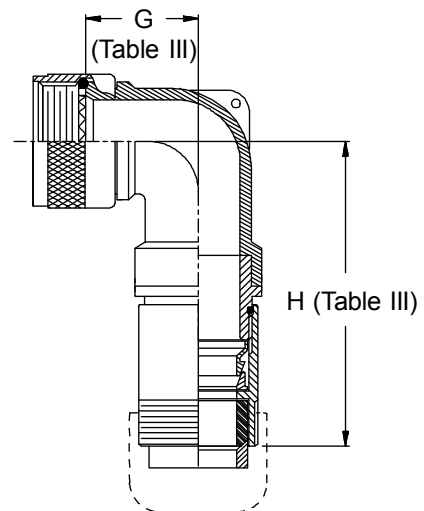

**CONNECTOR  
 DESIGNATORS  
 A-F-H-L-S  
 ROTATABLE  
 COUPLING**

**TYPE G INDIVIDUAL  
 AND/OR OVERALL  
 SHIELD TERMINATION**

**STYLE 2**  
 (45° & 90°  
 See Note 1)

**STYLE H**  
 Heavy Duty  
 (Table X)

**STYLE A**  
 Medium Duty  
 (Table XI)

**STYLE M**  
 Medium Duty  
 (Table XI)

**STYLE D**  
 Medium Duty  
 (Table XI)