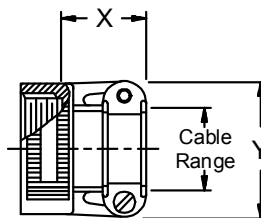

**CONNECTOR  
 DESIGNATORS  
 A-F-H-L-S  
 ROTATABLE  
 COUPLING**

**TYPE G INDIVIDUAL  
 AND/OR OVERALL  
 SHIELD TERMINATION**

**STYLE 2**  
 (45° & 90°  
 See Note 1)

**STYLE H**  
 Heavy Duty  
 (Table X)

**STYLE A**  
 Medium Duty  
 (Table XI)

**STYLE M**  
 Medium Duty  
 (Table XI)

**STYLE D**  
 Medium Duty  
 (Table XI)