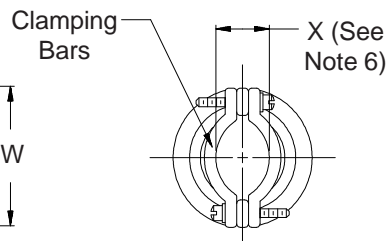

**CONNECTOR
 DESIGNATORS
 A-F-H-L-S
 ROTATABLE
 COUPLING**

**TYPE A OVERALL
 SHIELD TERMINATION**

**STYLE 2
 (STRAIGHT
 See Note 1)**

**STYLE 2
 (45° & 90°
 See Note 1)**

**STYLE C
 Medium Duty
 (Table X)**

**STYLE E
 Medium Duty
 (Table XI)**