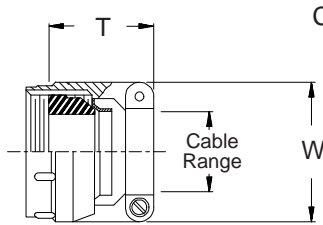

**CONNECTOR
 DESIGNATORS
 A-F-H-L-S
 ROTATABLE
 COUPLING**

**TYPE A OVERALL
 SHIELD TERMINATION**

**STYLE 2
 (STRAIGHT
 See Note 1)**

**STYLE 2
 (45° & 90°
 See Note 1)**

**STYLE C
 Medium Duty
 (Table X)**