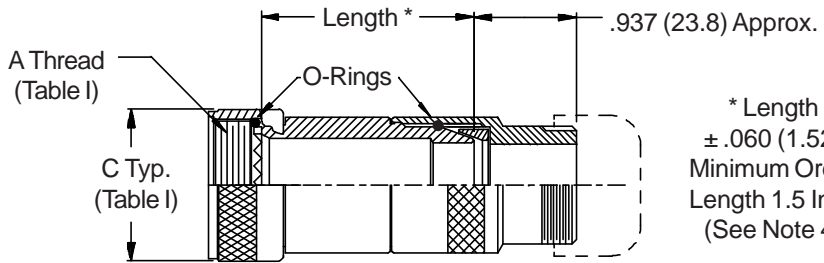

**CONNECTOR
 DESIGNATORS
 A-F-H-L-S
 ROTATABLE
 COUPLING**

**TYPE C OVERALL
 SHIELD TERMINATION**

Length ± .060 (1.52)
 Minimum Order Length 2.0 Inch
 (See Note 4)

**STYLE 2
 (STRAIGHT)**

**STYLE 2
 (45° & 90°)**

**STYLE C
 Medium Duty
 (Table X)**

**STYLE E
 Medium Duty
 (Table XI)**