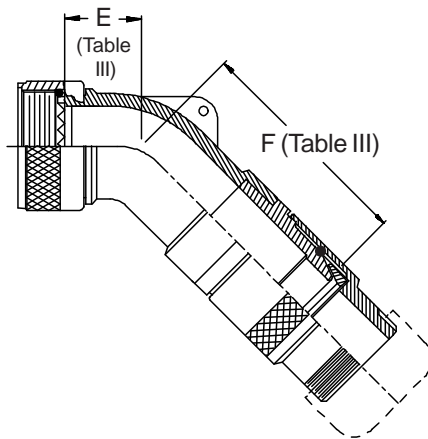

**CONNECTOR
 DESIGNATORS
 A-F-H-L-S
 ROTATABLE
 COUPLING**

**TYPE C OVERALL
 SHIELD TERMINATION**

Length ± .060 (1.52)
 Minimum Order Length 2.0 Inch
 (See Note 4)

**STYLE 2
 (STRAIGHT)**

**STYLE 2
 (45° & 90°)**

**STYLE C
 Medium Duty
 (Table X)**

**STYLE E
 Medium Duty
 (Table XI)**