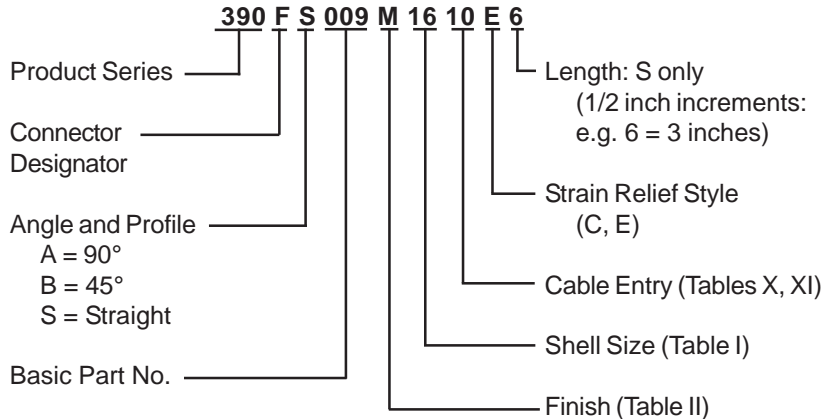

**CONNECTOR
 DESIGNATORS
 A-F-H-L-S
 ROTATABLE
 COUPLING**

**TYPE C OVERALL
 SHIELD TERMINATION**

Length ± .060 (1.52)
 Minimum Order Length 2.0 Inch
 (See Note 4)

**STYLE 2
 (STRAIGHT)**

**STYLE 2
 (45° & 90°)**

**STYLE C
 Medium Duty
 (Table X)**

**STYLE E
 Medium Duty
 (Table XI)**