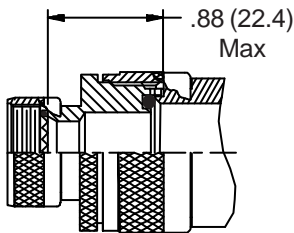

**CONNECTOR
 DESIGNATORS
 A-F-H-L-S
 ROTATABLE
 COUPLING**

**TYPE C OVERALL
 SHIELD TERMINATION**

Length ± .060 (1.52)
 Minimum Order Length 2.0 Inch
 (See Note 4)

**STYLE 2
 (STRAIGHT)**

**STYLE 2
 (45° & 90°)**

**STYLE C
 Medium Duty
 (Table X)**

**STYLE E
 Medium Duty
 (Table XI)**