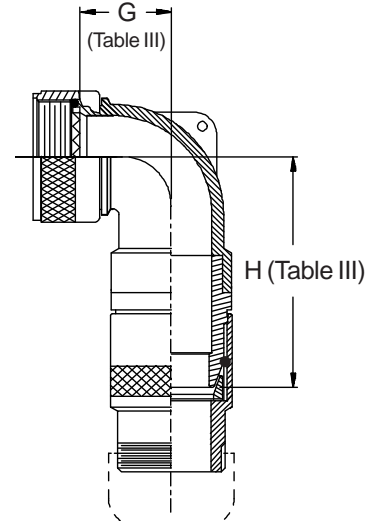

**CONNECTOR
 DESIGNATORS
 A-F-H-L-S
 ROTATABLE
 COUPLING**

**TYPE C OVERALL
 SHIELD TERMINATION**

Length ± .060 (1.52)
 Minimum Order Length 2.0 Inch
 (See Note 4)

**STYLE 2
 (STRAIGHT)**

**STYLE 2
 (45° & 90°)**

**STYLE C
 Medium Duty
 (Table X)**

**STYLE E
 Medium Duty
 (Table XI)**