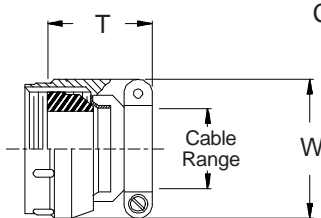

**STYLE C
Medium Duty
(Table X)**