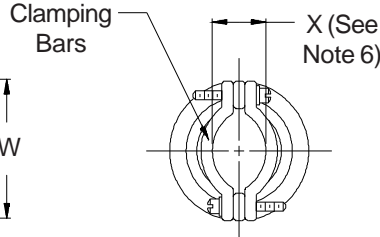

**STYLE C
Medium Duty
(Table X)**