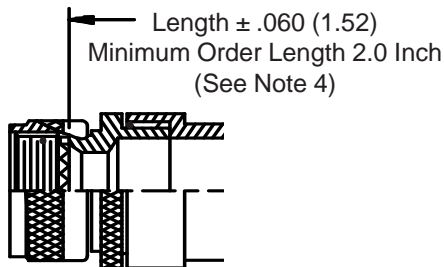

**CONNECTOR  
 DESIGNATORS  
 A-F-H-L-S  
 ROTATABLE  
 COUPLING**

**TYPE A OVERALL  
 SHIELD TERMINATION**

**STYLE 2  
 (STRAIGHT  
 See Note 1)**

**STYLE 2  
 (45° & 90°  
 See Note 1)**

**STYLE C  
 Medium Duty  
 (Table X)**

**STYLE E  
 Medium Duty  
 (Table XI)**