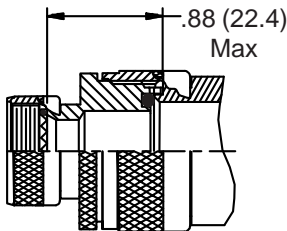

**CONNECTOR  
 DESIGNATORS  
 A-F-H-L-S  
 ROTATABLE  
 COUPLING**

**TYPE A OVERALL  
 SHIELD TERMINATION**

**STYLE 2  
 (STRAIGHT  
 See Note 1)**

**STYLE 2  
 (45° & 90°  
 See Note 1)**

**STYLE C  
 Medium Duty  
 (Table X)**

**STYLE E  
 Medium Duty  
 (Table XI)**