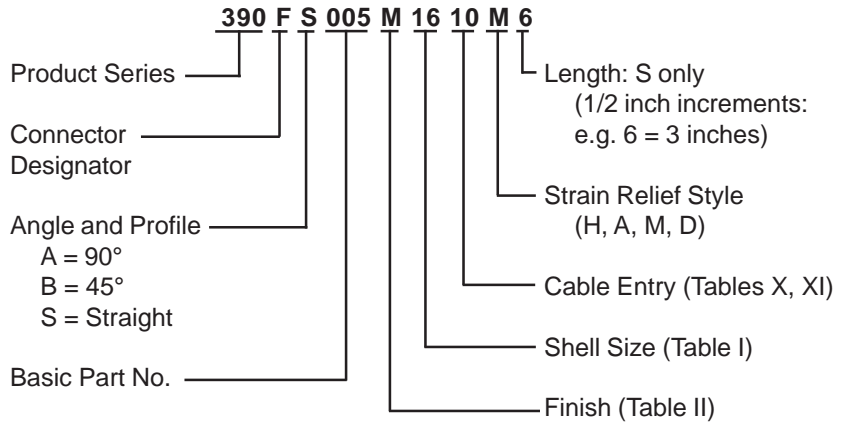

**CONNECTOR  
 DESIGNATORS  
 A-F-H-L-S**

**ROTATABLE  
 COUPLING**

**TYPE B INDIVIDUAL  
 AND/OR OVERALL  
 SHIELD TERMINATION**

**STYLE 2  
 (STRAIGHT  
 See Note 1)**

**STYLE 2  
 (45° & 90°  
 See Note 1)**

**STYLE H  
 Heavy Duty  
 (Table X)**

**STYLE A  
 Medium Duty  
 (Table XI)**

**STYLE M  
 Medium Duty  
 (Table XI)**

**STYLE D  
 Medium Duty  
 (Table XI)**