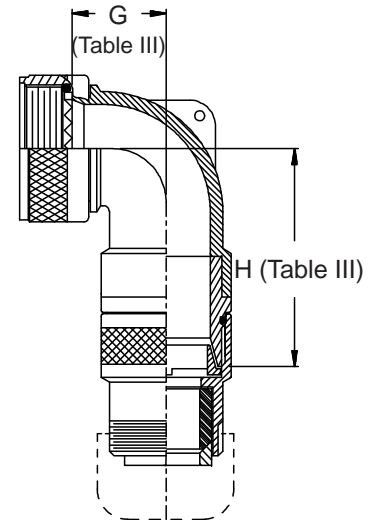

**CONNECTOR  
 DESIGNATORS  
 A-F-H-L-S**

**ROTATABLE  
 COUPLING**

**TYPE B INDIVIDUAL  
 AND/OR OVERALL  
 SHIELD TERMINATION**

**STYLE 2  
 (STRAIGHT  
 See Note 1)**

**STYLE 2  
 (45° & 90°  
 See Note 1)**

**STYLE H  
 Heavy Duty  
 (Table X)**

**STYLE A  
 Medium Duty  
 (Table XI)**

**STYLE M  
 Medium Duty  
 (Table XI)**

**STYLE D  
 Medium Duty  
 (Table XI)**