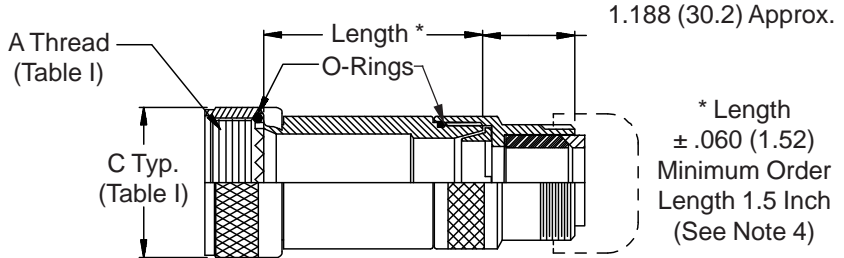

**CONNECTOR  
 DESIGNATORS  
 A-F-H-L-S**

**ROTATABLE  
 COUPLING**

**TYPE B INDIVIDUAL  
 AND/OR OVERALL  
 SHIELD TERMINATION**

**STYLE 2  
 (STRAIGHT  
 See Note 1)**

**STYLE 2  
 (45° & 90°  
 See Note 1)**

**STYLE H  
 Heavy Duty  
 (Table X)**

**STYLE A  
 Medium Duty  
 (Table XI)**

**STYLE M  
 Medium Duty  
 (Table XI)**

**STYLE D  
 Medium Duty  
 (Table XI)**