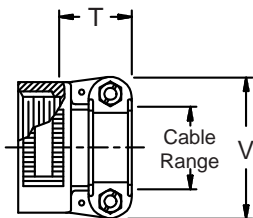

**STYLE H
Heavy Duty
(Table X)**