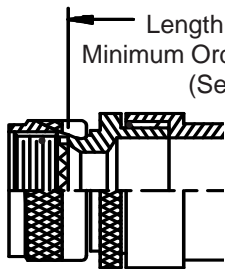

**CONNECTOR  
 DESIGNATORS  
 A-F-H-L-S**

**ROTATABLE  
 COUPLING**

**TYPE B INDIVIDUAL  
 AND/OR OVERALL  
 SHIELD TERMINATION**

**STYLE 2  
 (STRAIGHT  
 See Note 1)**

**STYLE 2  
 (45° & 90°  
 See Note 1)**

**STYLE H  
 Heavy Duty  
 (Table X)**

**STYLE A  
 Medium Duty  
 (Table XI)**

**STYLE M  
 Medium Duty  
 (Table XI)**

**STYLE D  
 Medium Duty  
 (Table XI)**