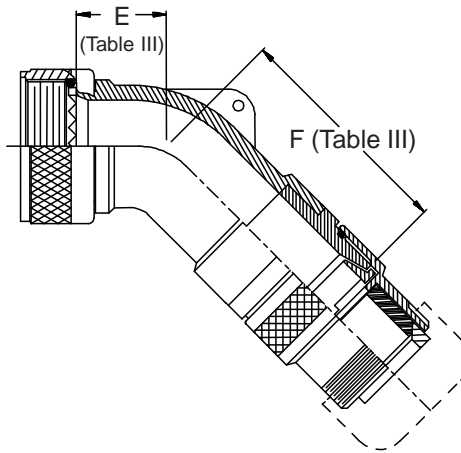

**CONNECTOR  
 DESIGNATORS  
 A-F-H-L-S**

**ROTATABLE  
 COUPLING**

**TYPE B INDIVIDUAL  
 AND/OR OVERALL  
 SHIELD TERMINATION**

**STYLE 2  
 (STRAIGHT  
 See Note 1)**

**STYLE 2  
 (45° & 90°  
 See Note 1)**

**STYLE H  
 Heavy Duty  
 (Table X)**

**STYLE A  
 Medium Duty  
 (Table XI)**

**STYLE M  
 Medium Duty  
 (Table XI)**

**STYLE D  
 Medium Duty  
 (Table XI)**