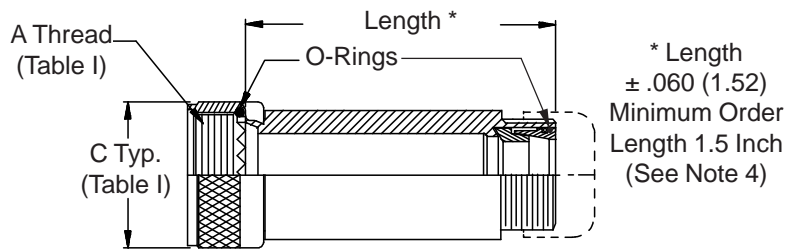

**CONNECTOR
 DESIGNATORS
 A-F-H-L-S
 ROTATABLE
 COUPLING**

**TYPE A OVERALL
 SHIELD TERMINATION**

**STYLE 2
 (STRAIGHT
 See Note 1)**

**STYLE 2
 (45° & 90°
 See Note 1)**

**STYLE C
 Medium Duty
 (Table X)**

**STYLE E
 Medium Duty
 (Table XI)**