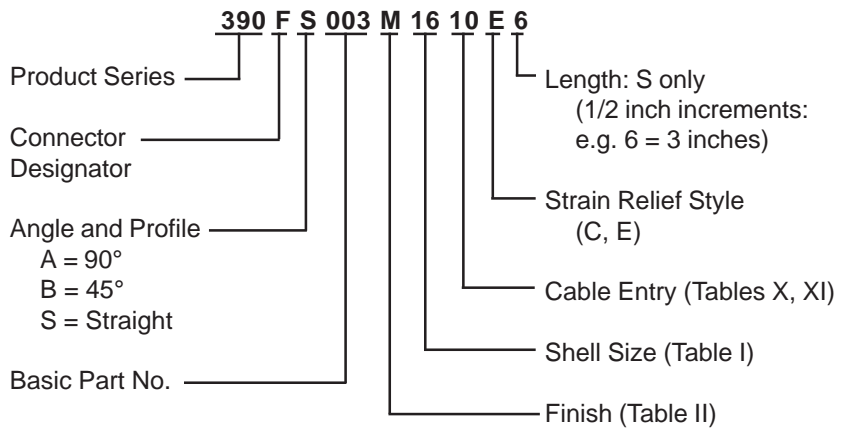

**CONNECTOR
 DESIGNATORS
 A-F-H-L-S
 ROTATABLE
 COUPLING**

**TYPE A OVERALL
 SHIELD TERMINATION**

**STYLE 2
 (STRAIGHT
 See Note 1)**

**STYLE 2
 (45° & 90°
 See Note 1)**

**STYLE C
 Medium Duty
 (Table X)**

**STYLE E
 Medium Duty
 (Table XI)**