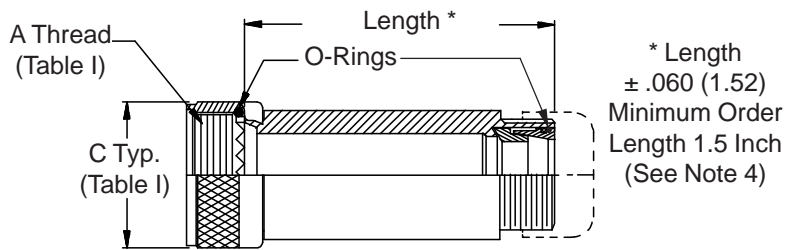

**CONNECTOR
 DESIGNATORS
 A-F-H-L-S
 ROTATABLE
 COUPLING**

**TYPE A OVERALL
 SHIELD TERMINATION**

**STYLE 2
 (STRAIGHT
 See Note 1)**

**STYLE 2
 (45° & 90°
 See Note 1)**

**STYLE C
 Medium Duty
 (Table X)**

**STYLE E
 Medium Duty
 (Table XI)**