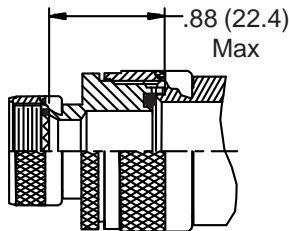

**CONNECTOR  
 DESIGNATORS  
 A-F-H-L-S  
 ROTATABLE  
 COUPLING**

**TYPE A OVERALL  
 SHIELD TERMINATION**

**STYLE 2  
 (STRAIGHT  
 See Note 1)**

**STYLE 2  
 (45° & 90°  
 See Note 1)**

**STYLE C  
 Medium Duty  
 (Table X)**

**STYLE E  
 Medium Duty  
 (Table XI)**