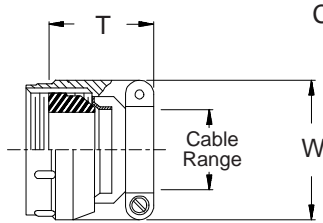

**CONNECTOR  
 DESIGNATORS  
 A-F-H-L-S  
 ROTATABLE  
 COUPLING**

**TYPE A OVERALL  
 SHIELD TERMINATION**

**STYLE 2  
 (STRAIGHT  
 See Note 1)**

**STYLE 2  
 (45° & 90°  
 See Note 1)**

**STYLE C  
 Medium Duty  
 (Table X)**