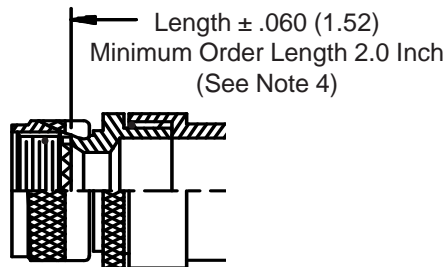

**CONNECTOR  
 DESIGNATORS  
 A-F-H-L-S  
 ROTATABLE  
 COUPLING**

**TYPE A OVERALL  
 SHIELD TERMINATION**

**STYLE 2  
 (STRAIGHT  
 See Note 1)**

**STYLE 2  
 (45° & 90°  
 See Note 1)**

**STYLE C  
 Medium Duty  
 (Table X)**

**STYLE E  
 Medium Duty  
 (Table XI)**