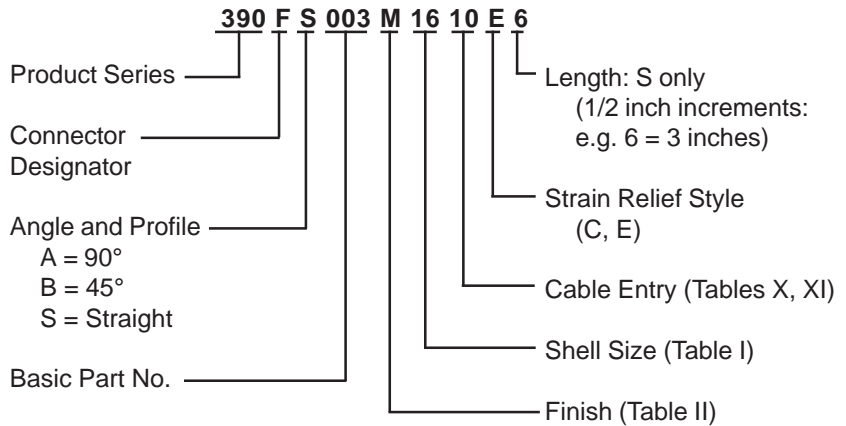

**CONNECTOR  
 DESIGNATORS  
 A-F-H-L-S  
 ROTATABLE  
 COUPLING**

**TYPE A OVERALL  
 SHIELD TERMINATION**

**STYLE 2  
 (STRAIGHT  
 See Note 1)**

**STYLE 2  
 (45° & 90°  
 See Note 1)**

**STYLE C  
 Medium Duty  
 (Table X)**

**STYLE E  
 Medium Duty  
 (Table XI)**