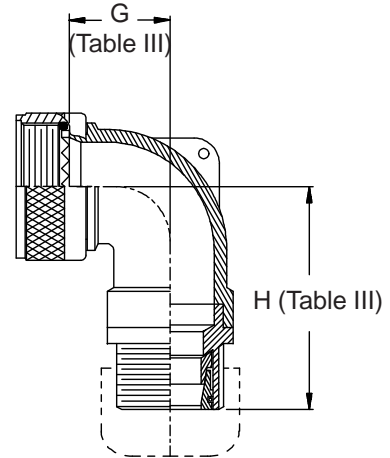

**CONNECTOR  
 DESIGNATORS  
 A-F-H-L-S  
 ROTATABLE  
 COUPLING**

**TYPE A OVERALL  
 SHIELD TERMINATION**

**STYLE 2  
 (STRAIGHT  
 See Note 1)**

**STYLE 2  
 (45° & 90°  
 See Note 1)**

**STYLE C  
 Medium Duty  
 (Table X)**

**STYLE E  
 Medium Duty  
 (Table XI)**