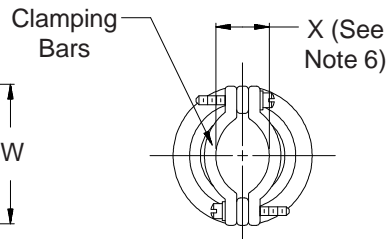

**CONNECTOR  
 DESIGNATORS  
 A-F-H-L-S  
 ROTATABLE  
 COUPLING**

**TYPE A OVERALL  
 SHIELD TERMINATION**

**STYLE 2  
 (STRAIGHT  
 See Note 1)**

**STYLE 2  
 (45° & 90°  
 See Note 1)**

**STYLE C  
 Medium Duty  
 (Table X)**

**STYLE E  
 Medium Duty  
 (Table XI)**