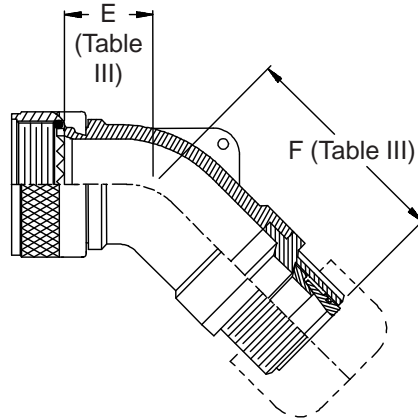

**CONNECTOR  
 DESIGNATORS  
 A-F-H-L-S  
 ROTATABLE  
 COUPLING**

**TYPE A OVERALL  
 SHIELD TERMINATION**

**STYLE 2  
 (STRAIGHT  
 See Note 1)**

**STYLE 2  
 (45° & 90°  
 See Note 1)**

**STYLE C  
 Medium Duty  
 (Table X)**

**STYLE E  
 Medium Duty  
 (Table XI)**