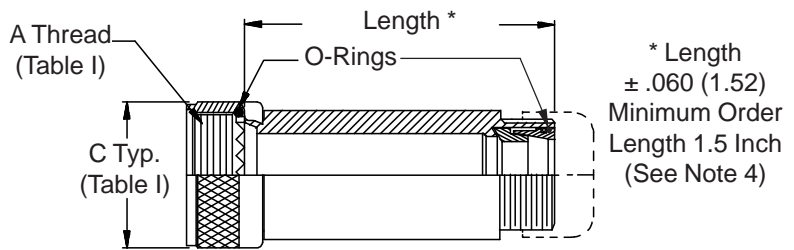

**CONNECTOR  
 DESIGNATORS  
 A-F-H-L-S  
 ROTATABLE  
 COUPLING**

**TYPE A OVERALL  
 SHIELD TERMINATION**

**STYLE 2  
 (STRAIGHT  
 See Note 1)**

**STYLE 2  
 (45° & 90°  
 See Note 1)**

**STYLE C  
 Medium Duty  
 (Table X)**

**STYLE E  
 Medium Duty  
 (Table XI)**