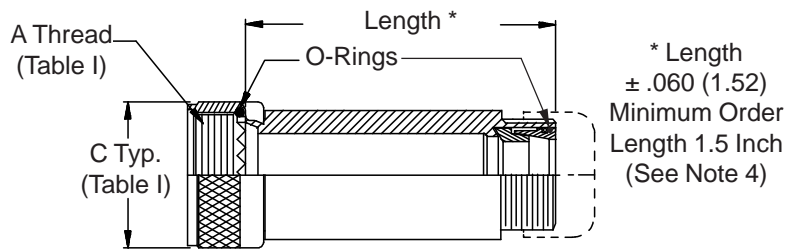

**CONNECTOR  
 DESIGNATORS  
 A-F-H-L-S  
 ROTATABLE  
 COUPLING**

**TYPE A OVERALL  
 SHIELD TERMINATION**

**STYLE 2  
 (STRAIGHT  
 See Note 1)**

**STYLE 2  
 (45° & 90°  
 See Note 1)**

**STYLE C  
 Medium Duty  
 (Table X)**

**STYLE E  
 Medium Duty  
 (Table XI)**