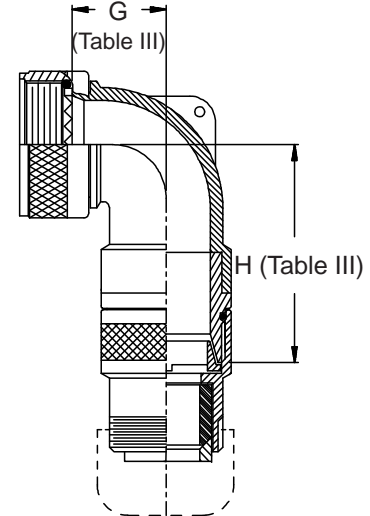

**CONNECTOR
 DESIGNATORS
 A-F-H-L-S**

**ROTATABLE
 COUPLING**

**TYPE B INDIVIDUAL
 AND/OR OVERALL
 SHIELD TERMINATION**

**STYLE 2
 (STRAIGHT
 See Note 1)**

**STYLE 2
 (45° & 90°
 See Note 1)**

**STYLE H
 Heavy Duty
 (Table X)**

**STYLE A
 Medium Duty
 (Table XI)**

**STYLE M
 Medium Duty
 (Table XI)**

**STYLE D
 Medium Duty
 (Table XI)**