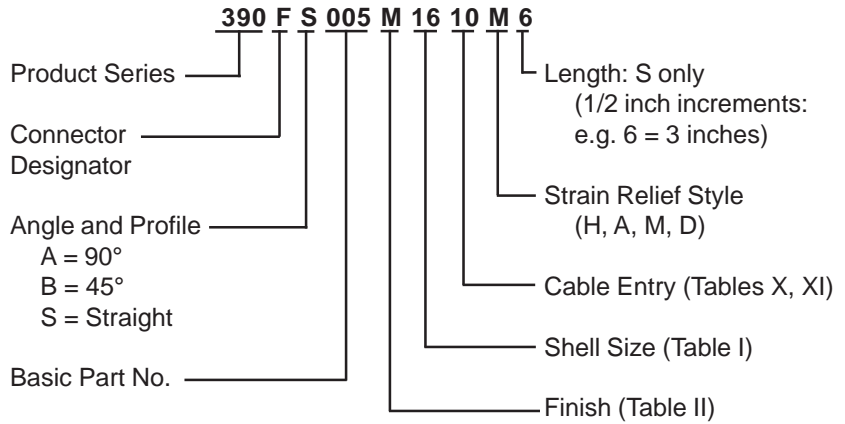

**CONNECTOR
 DESIGNATORS
 A-F-H-L-S**

**ROTATABLE
 COUPLING**

**TYPE B INDIVIDUAL
 AND/OR OVERALL
 SHIELD TERMINATION**

**STYLE 2
 (STRAIGHT
 See Note 1)**

**STYLE 2
 (45° & 90°
 See Note 1)**

**STYLE H
 Heavy Duty
 (Table X)**

**STYLE A
 Medium Duty
 (Table XI)**

**STYLE M
 Medium Duty
 (Table XI)**

**STYLE D
 Medium Duty
 (Table XI)**