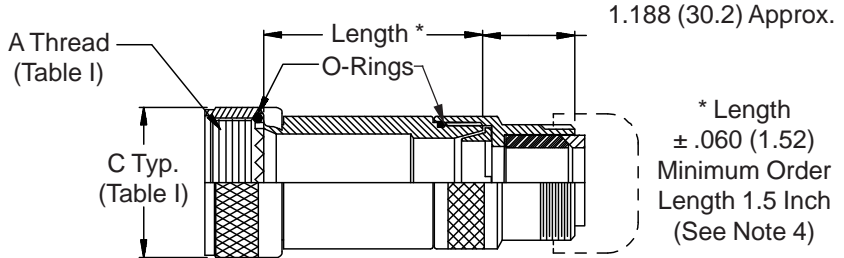

**CONNECTOR
 DESIGNATORS
 A-F-H-L-S**

**ROTATABLE
 COUPLING**

**TYPE B INDIVIDUAL
 AND/OR OVERALL
 SHIELD TERMINATION**

**STYLE 2
 (STRAIGHT
 See Note 1)**

**STYLE 2
 (45° & 90°
 See Note 1)**

**STYLE H
 Heavy Duty
 (Table X)**

**STYLE A
 Medium Duty
 (Table XI)**

**STYLE M
 Medium Duty
 (Table XI)**

**STYLE D
 Medium Duty
 (Table XI)**