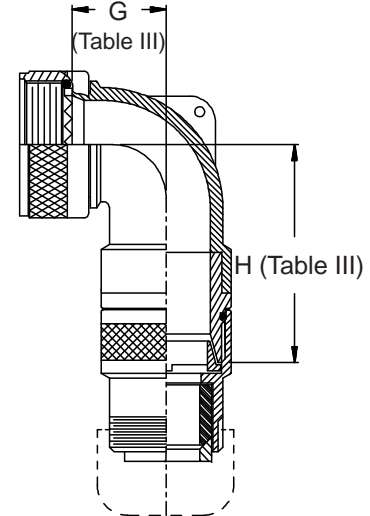

**CONNECTOR
 DESIGNATORS
 A-F-H-L-S
 ROTATABLE
 COUPLING**

**TYPE B INDIVIDUAL
 AND/OR OVERALL
 SHIELD TERMINATION**

**STYLE 2
 (STRAIGHT
 See Note 1)**

**STYLE 2
 (45° & 90°
 See Note 1)**

**STYLE H
 Heavy Duty
 (Table X)**

**STYLE A
 Medium Duty
 (Table XI)**

**STYLE M
 Medium Duty
 (Table XI)**

**STYLE D
 Medium Duty
 (Table XI)**