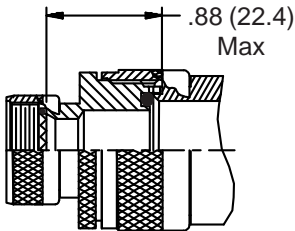

**CONNECTOR
 DESIGNATORS
 A-F-H-L-S
 ROTATABLE
 COUPLING**

**TYPE B INDIVIDUAL
 AND/OR OVERALL
 SHIELD TERMINATION**

**STYLE 2
 (STRAIGHT
 See Note 1)**

**STYLE 2
 (45° & 90°
 See Note 1)**

**STYLE H
 Heavy Duty
 (Table X)**

**STYLE A
 Medium Duty
 (Table XI)**

**STYLE M
 Medium Duty
 (Table XI)**

**STYLE D
 Medium Duty
 (Table XI)**