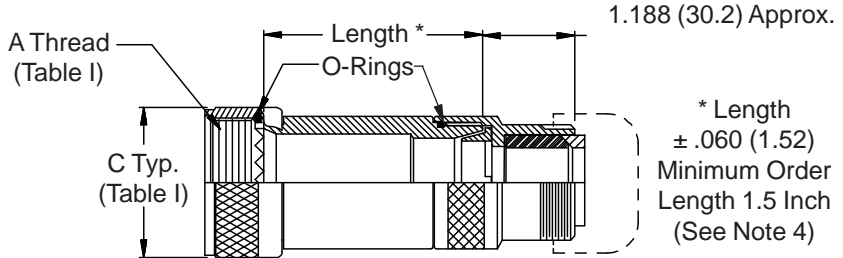

**CONNECTOR
 DESIGNATORS
 A-F-H-L-S
 ROTATABLE
 COUPLING**

**TYPE B INDIVIDUAL
 AND/OR OVERALL
 SHIELD TERMINATION**

**STYLE 2
 (STRAIGHT
 See Note 1)**

**STYLE 2
 (45° & 90°
 See Note 1)**

**STYLE H
 Heavy Duty
 (Table X)**

**STYLE A
 Medium Duty
 (Table XI)**

**STYLE M
 Medium Duty
 (Table XI)**

**STYLE D
 Medium Duty
 (Table XI)**