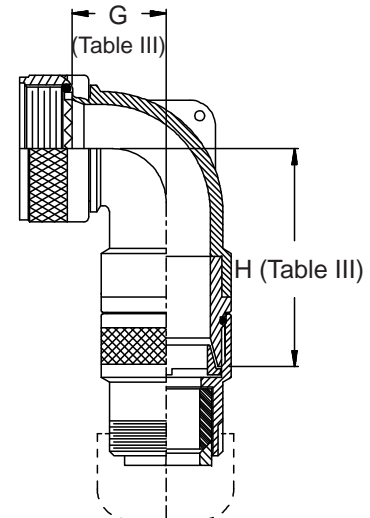

**CONNECTOR
 DESIGNATORS
 A-F-H-L-S
 ROTATABLE
 COUPLING**

**TYPE B INDIVIDUAL
 AND/OR OVERALL
 SHIELD TERMINATION**

**STYLE 2
 (STRAIGHT
 See Note 1)**

**STYLE 2
 (45° & 90°
 See Note 1)**

**STYLE H
 Heavy Duty
 (Table X)**

**STYLE A
 Medium Duty
 (Table XI)**

**STYLE M
 Medium Duty
 (Table XI)**

**STYLE D
 Medium Duty
 (Table XI)**