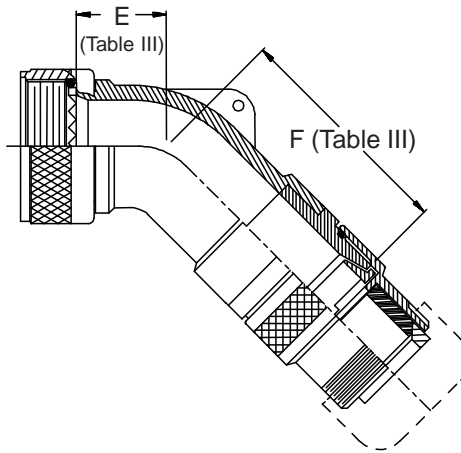

**CONNECTOR  
 DESIGNATORS  
 A-F-H-L-S  
 ROTATABLE  
 COUPLING**

**TYPE B INDIVIDUAL  
 AND/OR OVERALL  
 SHIELD TERMINATION**

**STYLE 2  
 (STRAIGHT  
 See Note 1)**

**STYLE 2  
 (45° & 90°  
 See Note 1)**

**STYLE H  
 Heavy Duty  
 (Table X)**

**STYLE A  
 Medium Duty  
 (Table XI)**

**STYLE M  
 Medium Duty  
 (Table XI)**

**STYLE D  
 Medium Duty  
 (Table XI)**