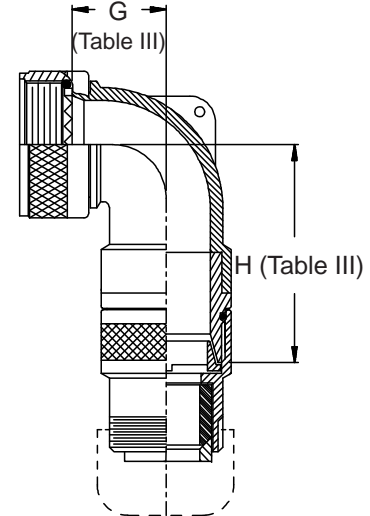

**CONNECTOR  
 DESIGNATORS  
 A-F-H-L-S  
 ROTATABLE  
 COUPLING**

**TYPE B INDIVIDUAL  
 AND/OR OVERALL  
 SHIELD TERMINATION**

**STYLE 2  
 (STRAIGHT  
 See Note 1)**

**STYLE 2  
 (45° & 90°  
 See Note 1)**

**STYLE H  
 Heavy Duty  
 (Table X)**

**STYLE A  
 Medium Duty  
 (Table XI)**

**STYLE M  
 Medium Duty  
 (Table XI)**

**STYLE D  
 Medium Duty  
 (Table XI)**