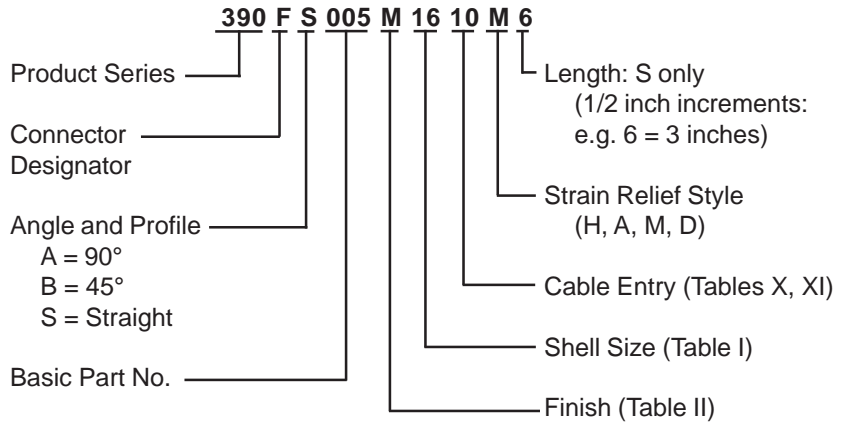

**CONNECTOR  
 DESIGNATORS  
 A-F-H-L-S  
 ROTATABLE  
 COUPLING**

**TYPE B INDIVIDUAL  
 AND/OR OVERALL  
 SHIELD TERMINATION**

**STYLE 2  
 (STRAIGHT  
 See Note 1)**

**STYLE 2  
 (45° & 90°  
 See Note 1)**

**STYLE H  
 Heavy Duty  
 (Table X)**

**STYLE A  
 Medium Duty  
 (Table XI)**

**STYLE M  
 Medium Duty  
 (Table XI)**

**STYLE D  
 Medium Duty  
 (Table XI)**