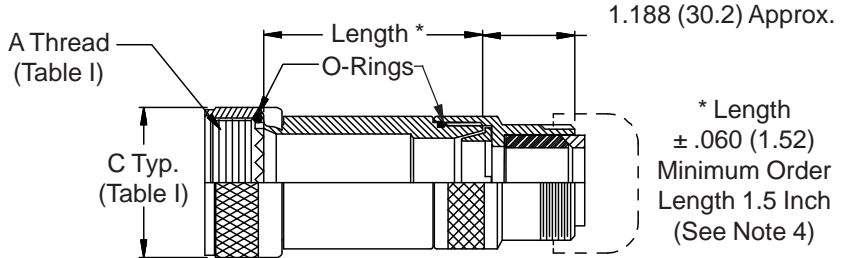

**CONNECTOR  
 DESIGNATORS  
 A-F-H-L-S  
 ROTATABLE  
 COUPLING**

**TYPE B INDIVIDUAL  
 AND/OR OVERALL  
 SHIELD TERMINATION**

**STYLE 2  
 (STRAIGHT  
 See Note 1)**

**STYLE 2  
 (45° & 90°  
 See Note 1)**

**STYLE H  
 Heavy Duty  
 (Table X)**

**STYLE A  
 Medium Duty  
 (Table XI)**

**STYLE M  
 Medium Duty  
 (Table XI)**

**STYLE D  
 Medium Duty  
 (Table XI)**