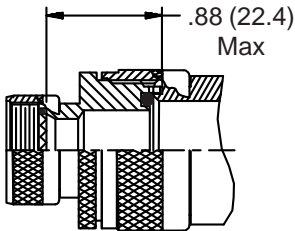

**CONNECTOR  
 DESIGNATORS  
 A-F-H-L-S  
 ROTATABLE  
 COUPLING**

**TYPE B INDIVIDUAL  
 AND/OR OVERALL  
 SHIELD TERMINATION**

**STYLE 2  
 (STRAIGHT  
 See Note 1)**

**STYLE 2  
 (45° & 90°  
 See Note 1)**

**STYLE H  
 Heavy Duty  
 (Table X)**

**STYLE A  
 Medium Duty  
 (Table XI)**

**STYLE M  
 Medium Duty  
 (Table XI)**

**STYLE D  
 Medium Duty  
 (Table XI)**