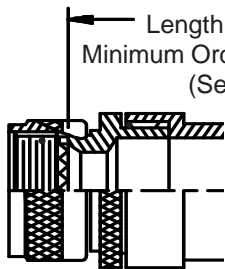

**CONNECTOR  
 DESIGNATORS  
 A-F-H-L-S  
 ROTATABLE  
 COUPLING**

**TYPE B INDIVIDUAL  
 AND/OR OVERALL  
 SHIELD TERMINATION**

**STYLE 2  
 (STRAIGHT  
 See Note 1)**

**STYLE 2  
 (45° & 90°  
 See Note 1)**

**STYLE H  
 Heavy Duty  
 (Table X)**

**STYLE A  
 Medium Duty  
 (Table XI)**

**STYLE M  
 Medium Duty  
 (Table XI)**

**STYLE D  
 Medium Duty  
 (Table XI)**