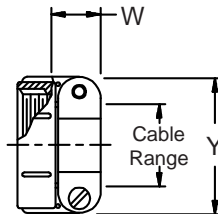

**STYLE A
Medium Duty
(Table XI)**