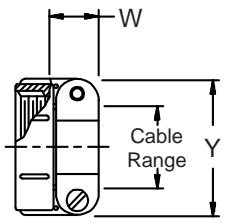

**CONNECTOR
 DESIGNATORS
 A-F-H-L-S
 ROTATABLE
 COUPLING**

**TYPE B INDIVIDUAL
 AND/OR OVERALL
 SHIELD TERMINATION**

**STYLE 2
 (STRAIGHT
 See Note 1)**

**STYLE 2
 (45° & 90°
 See Note 1)**

**STYLE H
 Heavy Duty
 (Table X)**

**STYLE A
 Medium Duty
 (Table XI)**

**STYLE M
 Medium Duty
 (Table XI)**

**STYLE D
 Medium Duty
 (Table XI)**