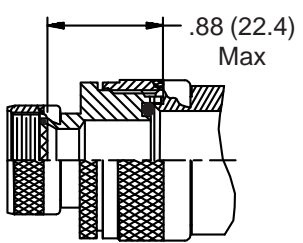

**CONNECTOR
 DESIGNATORS
 A-F-H-L-S
 ROTATABLE
 COUPLING**

**TYPE B INDIVIDUAL
 AND/OR OVERALL
 SHIELD TERMINATION**

**STYLE 2
 (STRAIGHT
 See Note 1)**

**STYLE 2
 (45° & 90°
 See Note 1)**

**STYLE H
 Heavy Duty
 (Table X)**

**STYLE A
 Medium Duty
 (Table XI)**

**STYLE M
 Medium Duty
 (Table XI)**

**STYLE D
 Medium Duty
 (Table XI)**