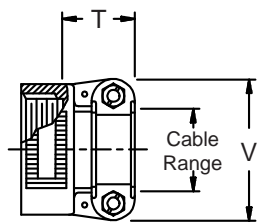

**CONNECTOR
 DESIGNATORS
 A-F-H-L-S
 ROTATABLE
 COUPLING**

**TYPE B INDIVIDUAL
 AND/OR OVERALL
 SHIELD TERMINATION**

**STYLE 2
 (STRAIGHT
 See Note 1)**

**STYLE 2
 (45° & 90°
 See Note 1)**

**STYLE H
 Heavy Duty
 (Table X)**