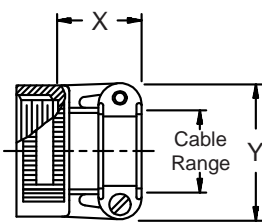

**STYLE M
Medium Duty
(Table XI)**