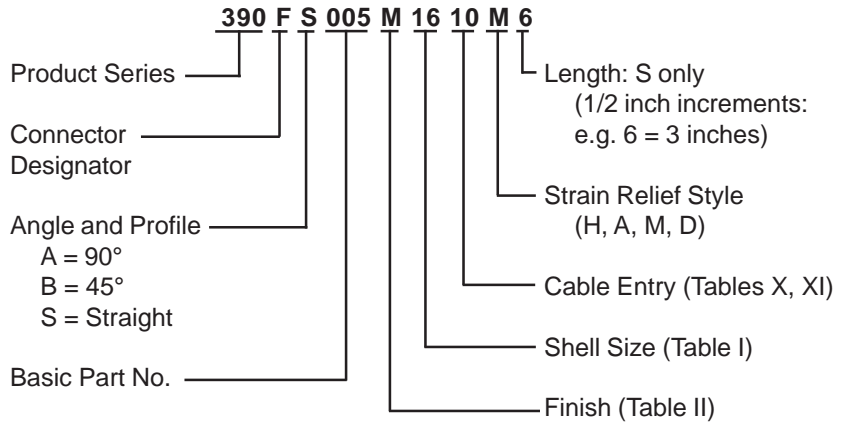

**CONNECTOR
 DESIGNATORS
 A-F-H-L-S**

**ROTATABLE
 COUPLING**

**TYPE B INDIVIDUAL
 AND/OR OVERALL
 SHIELD TERMINATION**

**STYLE 2
 (STRAIGHT
 See Note 1)**

**STYLE 2
 (45° & 90°
 See Note 1)**

**STYLE H
 Heavy Duty
 (Table X)**

**STYLE A
 Medium Duty
 (Table XI)**

**STYLE M
 Medium Duty
 (Table XI)**

**STYLE D
 Medium Duty
 (Table XI)**