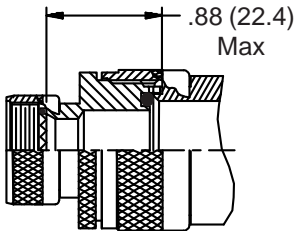

**CONNECTOR  
 DESIGNATORS  
 A-F-H-L-S  
 ROTATABLE  
 COUPLING**

**TYPE B INDIVIDUAL  
 AND/OR OVERALL  
 SHIELD TERMINATION**

**STYLE 2  
 (STRAIGHT  
 See Note 1)**

**STYLE 2  
 (45° & 90°  
 See Note 1)**

**STYLE H  
 Heavy Duty  
 (Table X)**

**STYLE A  
 Medium Duty  
 (Table XI)**

**STYLE M  
 Medium Duty  
 (Table XI)**

**STYLE D  
 Medium Duty  
 (Table XI)**