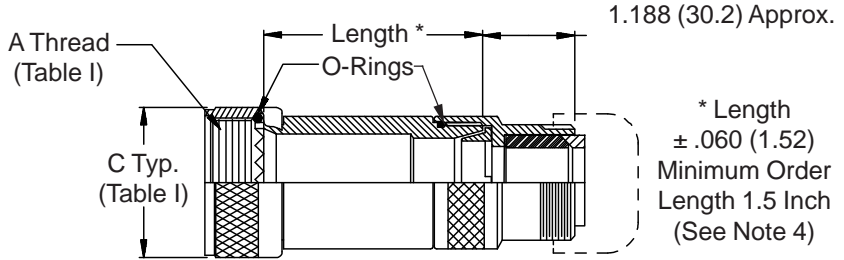

**CONNECTOR  
 DESIGNATORS  
 A-F-H-L-S  
 ROTATABLE  
 COUPLING**

**TYPE B INDIVIDUAL  
 AND/OR OVERALL  
 SHIELD TERMINATION**

**STYLE 2  
 (STRAIGHT  
 See Note 1)**

**STYLE 2  
 (45° & 90°  
 See Note 1)**

**STYLE H  
 Heavy Duty  
 (Table X)**

**STYLE A  
 Medium Duty  
 (Table XI)**

**STYLE M  
 Medium Duty  
 (Table XI)**

**STYLE D  
 Medium Duty  
 (Table XI)**