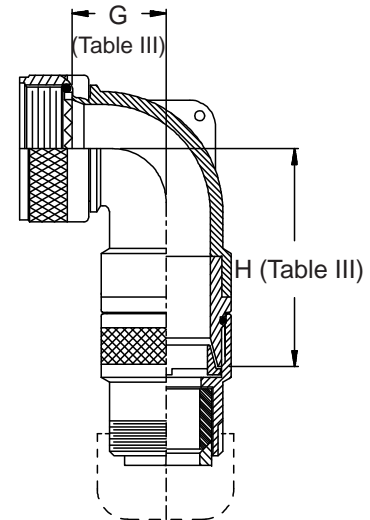

**CONNECTOR  
 DESIGNATORS  
 A-F-H-L-S  
 ROTATABLE  
 COUPLING**

**TYPE B INDIVIDUAL  
 AND/OR OVERALL  
 SHIELD TERMINATION**

**STYLE 2  
 (STRAIGHT  
 See Note 1)**

**STYLE 2  
 (45° & 90°  
 See Note 1)**

**STYLE H  
 Heavy Duty  
 (Table X)**

**STYLE A  
 Medium Duty  
 (Table XI)**

**STYLE M  
 Medium Duty  
 (Table XI)**

**STYLE D  
 Medium Duty  
 (Table XI)**