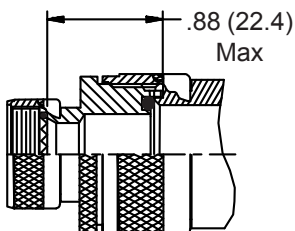

**CONNECTOR
 DESIGNATORS
 A-F-H-L-S
 ROTATABLE
 COUPLING**

**TYPE C OVERALL
 SHIELD TERMINATION**

**STYLE 2
 (STRAIGHT
 See Note 1)**

**STYLE 2
 (45° & 90°
 See Note 1)**

**STYLE H
 Heavy Duty
 (Table X)**

**STYLE A
 Medium Duty
 (Table XI)**

**STYLE M
 Medium Duty
 (Table XI)**

**STYLE D
 Medium Duty
 (Table XI)**