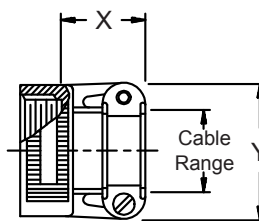

**STYLE M
Medium Duty
(Table XI)**