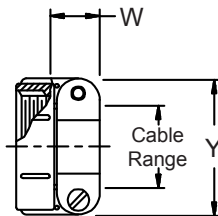

**CONNECTOR
 DESIGNATORS
 A-F-H-L-S
 ROTATABLE
 COUPLING**

**TYPE C OVERALL
 SHIELD TERMINATION**

**STYLE 2
 (STRAIGHT
 See Note 1)**

**STYLE 2
 (45° & 90°
 See Note 1)**

**STYLE H
 Heavy Duty
 (Table X)**

**STYLE A
 Medium Duty
 (Table XI)**

**STYLE M
 Medium Duty
 (Table XI)**

**STYLE D
 Medium Duty
 (Table XI)**