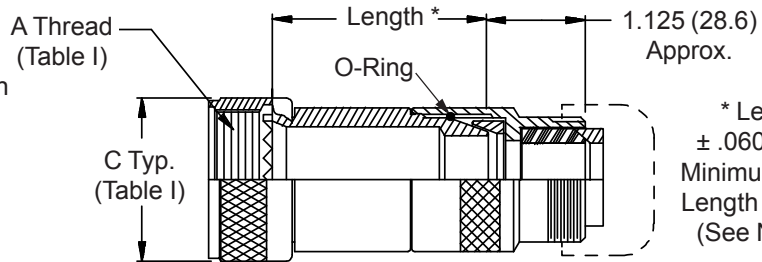

**CONNECTOR
 DESIGNATORS
 A-F-H-L-S
 ROTATABLE
 COUPLING**

**TYPE C OVERALL
 SHIELD TERMINATION**

**STYLE 2
 (STRAIGHT
 See Note 1)**

**STYLE 2
 (45° & 90°
 See Note 1)**

**STYLE H
 Heavy Duty
 (Table X)**

**STYLE A
 Medium Duty
 (Table XI)**

**STYLE M
 Medium Duty
 (Table XI)**

**STYLE D
 Medium Duty
 (Table XI)**