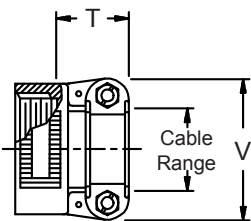

**CONNECTOR
 DESIGNATORS
 A-F-H-L-S
 ROTATABLE
 COUPLING**

**TYPE C OVERALL
 SHIELD TERMINATION**

**STYLE 2
 (STRAIGHT
 See Note 1)**

**STYLE 2
 (45° & 90°
 See Note 1)**

**STYLE H
 Heavy Duty
 (Table X)**