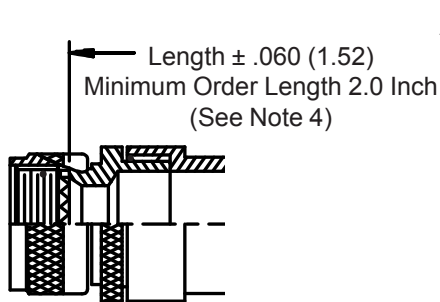

**CONNECTOR
 DESIGNATORS
 A-F-H-L-S
 ROTATABLE
 COUPLING**

**TYPE C OVERALL
 SHIELD TERMINATION**

**STYLE 2
 (STRAIGHT
 See Note 1)**

**STYLE 2
 (45° & 90°
 See Note 1)**

**STYLE H
 Heavy Duty
 (Table X)**

**STYLE A
 Medium Duty
 (Table XI)**

**STYLE M
 Medium Duty
 (Table XI)**

**STYLE D
 Medium Duty
 (Table XI)**