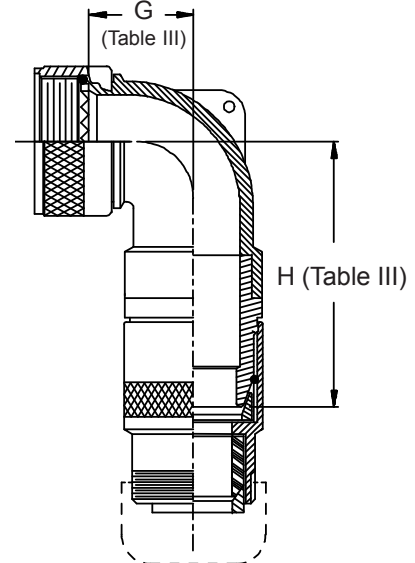

**CONNECTOR
 DESIGNATORS
 A-F-H-L-S
 ROTATABLE
 COUPLING**

**TYPE C OVERALL
 SHIELD TERMINATION**

**STYLE 2
 (STRAIGHT
 See Note 1)**

**STYLE 2
 (45° & 90°
 See Note 1)**

**STYLE H
 Heavy Duty
 (Table X)**

**STYLE A
 Medium Duty
 (Table XI)**

**STYLE M
 Medium Duty
 (Table XI)**

**STYLE D
 Medium Duty
 (Table XI)**