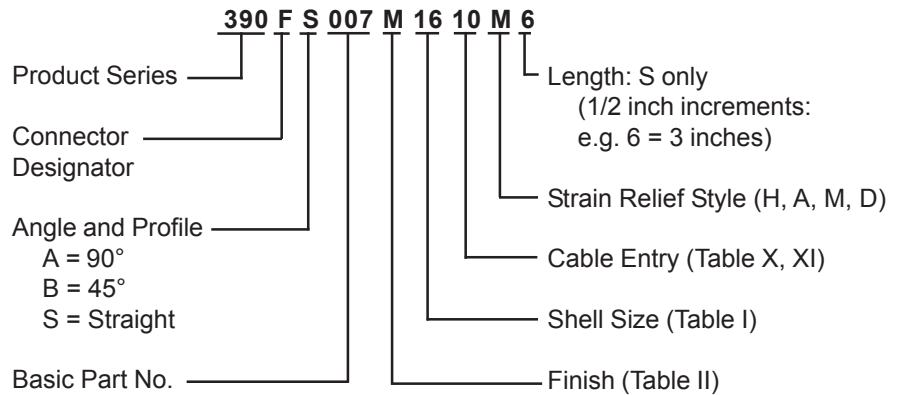

**CONNECTOR
 DESIGNATORS
 A-F-H-L-S
 ROTATABLE
 COUPLING**

**TYPE C OVERALL
 SHIELD TERMINATION**

**STYLE 2
 (STRAIGHT
 See Note 1)**

**STYLE 2
 (45° & 90°
 See Note 1)**

**STYLE H
 Heavy Duty
 (Table X)**

**STYLE A
 Medium Duty
 (Table XI)**

**STYLE M
 Medium Duty
 (Table XI)**

**STYLE D
 Medium Duty
 (Table XI)**