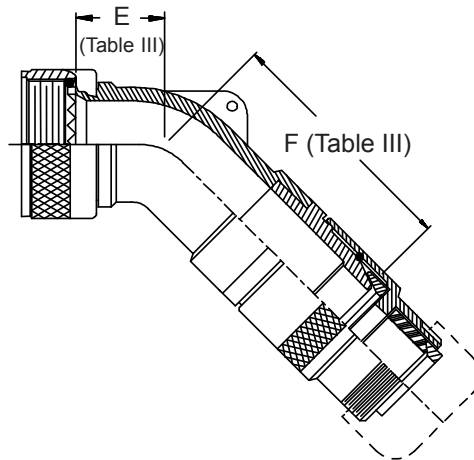

**CONNECTOR
 DESIGNATORS
 A-F-H-L-S
 ROTATABLE
 COUPLING**

**TYPE C OVERALL
 SHIELD TERMINATION**

**STYLE 2
 (STRAIGHT
 See Note 1)**

**STYLE 2
 (45° & 90°
 See Note 1)**

**STYLE H
 Heavy Duty
 (Table X)**

**STYLE A
 Medium Duty
 (Table XI)**

**STYLE M
 Medium Duty
 (Table XI)**

**STYLE D
 Medium Duty
 (Table XI)**