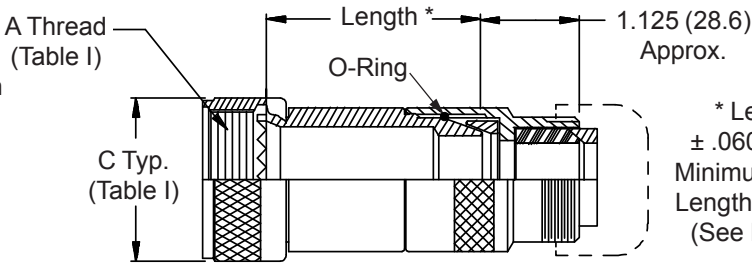

**CONNECTOR
 DESIGNATORS
 A-F-H-L-S
 ROTATABLE
 COUPLING**

**TYPE C OVERALL
 SHIELD TERMINATION**

**STYLE 2
 (STRAIGHT
 See Note 1)**

**STYLE 2
 (45° & 90°
 See Note 1)**

* Length $\pm .060$ (1.52)
 Minimum Order Length 1.5 Inch
 (See Note 4)

**STYLE H
 Heavy Duty
 (Table X)**

**STYLE A
 Medium Duty
 (Table XI)**

**STYLE M
 Medium Duty
 (Table XI)**

**STYLE D
 Medium Duty
 (Table XI)**