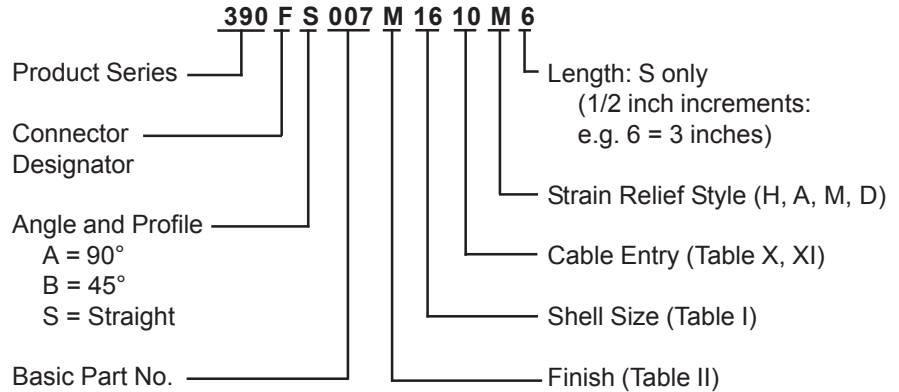

**CONNECTOR
 DESIGNATORS
 A-F-H-L-S
 ROTATABLE
 COUPLING**

**TYPE C OVERALL
 SHIELD TERMINATION**

**STYLE 2
 (STRAIGHT
 See Note 1)**

**STYLE 2
 (45° & 90°
 See Note 1)**

* Length $\pm .060$ (1.52)
 Minimum Order Length 1.5 Inch
 (See Note 4)

**STYLE H
 Heavy Duty
 (Table X)**

**STYLE A
 Medium Duty
 (Table XI)**

**STYLE M
 Medium Duty
 (Table XI)**

**STYLE D
 Medium Duty
 (Table XI)**