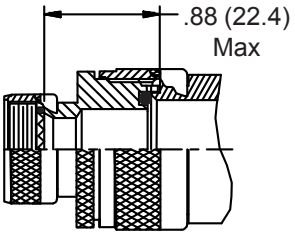

**CONNECTOR
 DESIGNATORS
 A-F-H-L-S
 ROTATABLE
 COUPLING**

**TYPE C OVERALL
 SHIELD TERMINATION**

**STYLE 2
 (STRAIGHT
 See Note 1)**

**STYLE 2
 (45° & 90°
 See Note 1)**

* Length $\pm .060$ (1.52)
 Minimum Order Length 1.5 Inch
 (See Note 4)

**STYLE H
 Heavy Duty
 (Table X)**

**STYLE A
 Medium Duty
 (Table XI)**

**STYLE M
 Medium Duty
 (Table XI)**

**STYLE D
 Medium Duty
 (Table XI)**