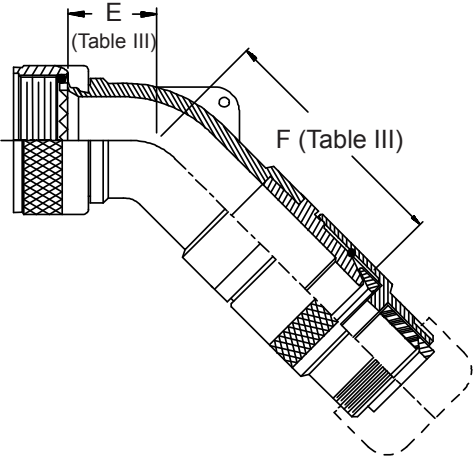

**CONNECTOR
 DESIGNATORS
 A-F-H-L-S
 ROTATABLE
 COUPLING**

**TYPE C OVERALL
 SHIELD TERMINATION**

**STYLE 2
 (STRAIGHT
 See Note 1)**

**STYLE 2
 (45° & 90°
 See Note 1)**

* Length $\pm .060$ (1.52)
 Minimum Order Length 1.5 Inch
 (See Note 4)

**STYLE H
 Heavy Duty
 (Table X)**

**STYLE A
 Medium Duty
 (Table XI)**

**STYLE M
 Medium Duty
 (Table XI)**

**STYLE D
 Medium Duty
 (Table XI)**