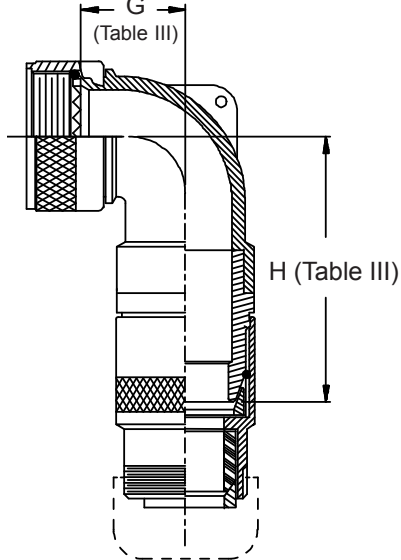

**CONNECTOR
 DESIGNATORS
 A-F-H-L-S
 ROTATABLE
 COUPLING**

**TYPE C OVERALL
 SHIELD TERMINATION**

**STYLE 2
 (STRAIGHT
 See Note 1)**

**STYLE 2
 (45° & 90°
 See Note 1)**

* Length $\pm .060$ (1.52)
 Minimum Order Length 1.5 Inch
 (See Note 4)

**STYLE H
 Heavy Duty
 (Table X)**

**STYLE A
 Medium Duty
 (Table XI)**

**STYLE M
 Medium Duty
 (Table XI)**

**STYLE D
 Medium Duty
 (Table XI)**