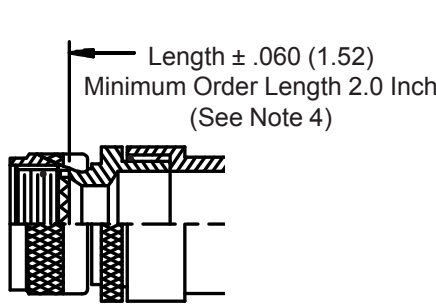

**CONNECTOR
 DESIGNATORS
 A-F-H-L-S
 ROTATABLE
 COUPLING**

**TYPE C OVERALL
 SHIELD TERMINATION**

**STYLE 2
 (STRAIGHT
 See Note 1)**

**STYLE 2
 (45° & 90°
 See Note 1)**

* Length $\pm .060$ (1.52)
 Minimum Order Length 1.5 Inch
 (See Note 4)

**STYLE H
 Heavy Duty
 (Table X)**

**STYLE A
 Medium Duty
 (Table XI)**

**STYLE M
 Medium Duty
 (Table XI)**

**STYLE D
 Medium Duty
 (Table XI)**