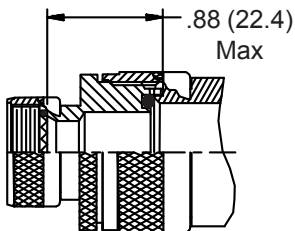

**CONNECTOR
 DESIGNATORS
 A-F-H-L-S
 ROTATABLE
 COUPLING**

**TYPE C OVERALL
 SHIELD TERMINATION**

**STYLE 2
 (STRAIGHT
 See Note 1)**

**STYLE 2
 (45° & 90°
 See Note 1)**

**STYLE H
 Heavy Duty
 (Table X)**

**STYLE A
 Medium Duty
 (Table XI)**

**STYLE M
 Medium Duty
 (Table XI)**

**STYLE D
 Medium Duty
 (Table XI)**