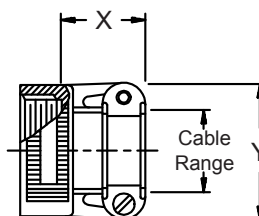

**CONNECTOR
 DESIGNATORS
 A-F-H-L-S
 ROTATABLE
 COUPLING**

**TYPE C OVERALL
 SHIELD TERMINATION**

**STYLE 2
 (STRAIGHT
 See Note 1)**

**STYLE 2
 (45° & 90°
 See Note 1)**

**STYLE H
 Heavy Duty
 (Table X)**

**STYLE A
 Medium Duty
 (Table XI)**

**STYLE M
 Medium Duty
 (Table XI)**

**STYLE D
 Medium Duty
 (Table XI)**