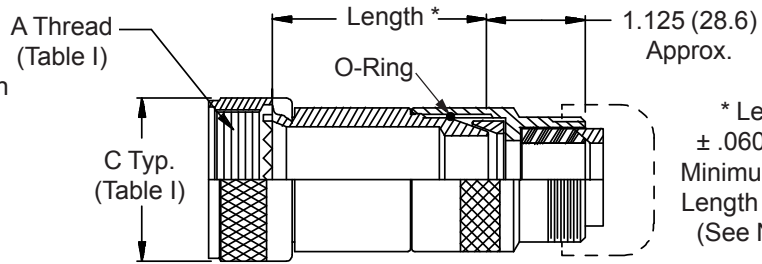

**CONNECTOR
 DESIGNATORS
 A-F-H-L-S
 ROTATABLE
 COUPLING**

**TYPE C OVERALL
 SHIELD TERMINATION**

**STYLE 2
 (STRAIGHT
 See Note 1)**

**STYLE 2
 (45° & 90°
 See Note 1)**

**STYLE H
 Heavy Duty
 (Table X)**

**STYLE A
 Medium Duty
 (Table XI)**

**STYLE M
 Medium Duty
 (Table XI)**

**STYLE D
 Medium Duty
 (Table XI)**