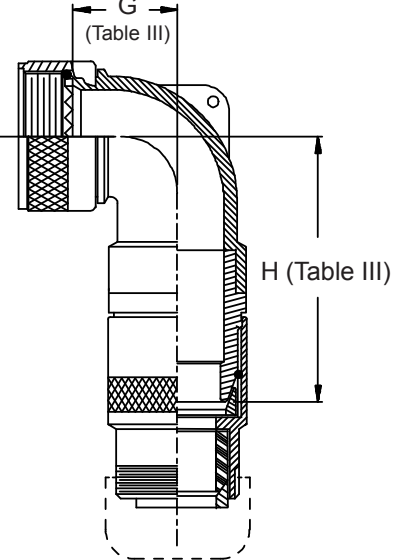

**CONNECTOR
 DESIGNATORS
 A-F-H-L-S
 ROTATABLE
 COUPLING**

**TYPE C OVERALL
 SHIELD TERMINATION**

**STYLE 2
 (STRAIGHT
 See Note 1)**

**STYLE 2
 (45° & 90°
 See Note 1)**

* Length ± .060 (1.52) Minimum Order Length 1.5 Inch (See Note 4)

**STYLE H
 Heavy Duty
 (Table X)**

**STYLE A
 Medium Duty
 (Table XI)**

**STYLE M
 Medium Duty
 (Table XI)**

**STYLE D
 Medium Duty
 (Table XI)**