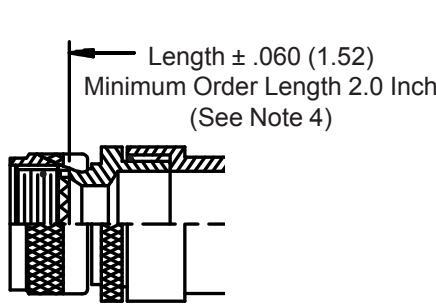

**CONNECTOR
 DESIGNATORS
 A-F-H-L-S
 ROTATABLE
 COUPLING**

**TYPE C OVERALL
 SHIELD TERMINATION**

**STYLE 2
 (STRAIGHT
 See Note 1)**

**STYLE 2
 (45° & 90°
 See Note 1)**

* Length ± .060 (1.52) Minimum Order Length 1.5 Inch (See Note 4)

**STYLE H
 Heavy Duty
 (Table X)**

**STYLE A
 Medium Duty
 (Table XI)**

**STYLE M
 Medium Duty
 (Table XI)**

**STYLE D
 Medium Duty
 (Table XI)**