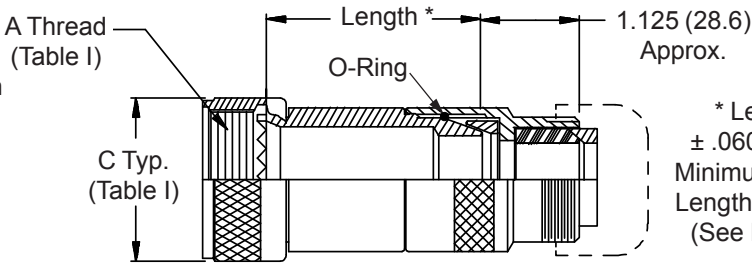

**CONNECTOR
 DESIGNATORS
 A-F-H-L-S
 ROTATABLE
 COUPLING**

**TYPE C OVERALL
 SHIELD TERMINATION**

**STYLE 2
 (STRAIGHT
 See Note 1)**

**STYLE 2
 (45° & 90°
 See Note 1)**

* Length ± .060 (1.52) Minimum Order Length 1.5 Inch (See Note 4)

**STYLE H
 Heavy Duty
 (Table X)**

**STYLE A
 Medium Duty
 (Table XI)**

**STYLE M
 Medium Duty
 (Table XI)**

**STYLE D
 Medium Duty
 (Table XI)**