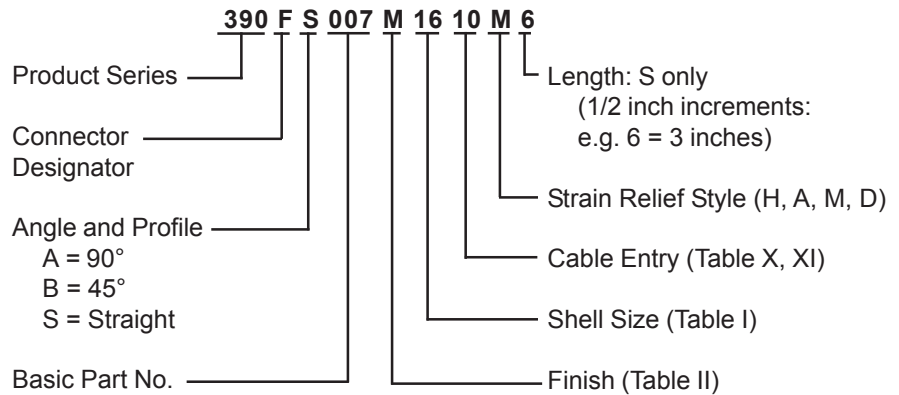

**CONNECTOR
 DESIGNATORS
 A-F-H-L-S
 ROTATABLE
 COUPLING**

**TYPE C OVERALL
 SHIELD TERMINATION**

**STYLE 2
 (STRAIGHT
 See Note 1)**

**STYLE 2
 (45° & 90°
 See Note 1)**

* Length ± .060 (1.52) Minimum Order Length 1.5 Inch (See Note 4)

**STYLE H
 Heavy Duty
 (Table X)**

**STYLE A
 Medium Duty
 (Table XI)**

**STYLE M
 Medium Duty
 (Table XI)**

**STYLE D
 Medium Duty
 (Table XI)**