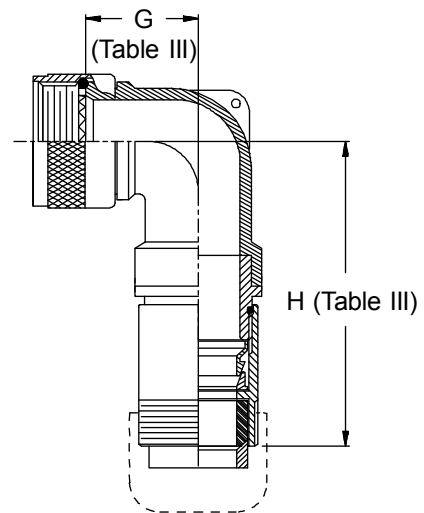

**CONNECTOR
 DESIGNATORS
 A-F-H-L-S
 ROTATABLE
 COUPLING**

**TYPE G INDIVIDUAL
 AND/OR OVERALL
 SHIELD TERMINATION**

STYLE 2
 (45° & 90°
 See Note 1)

STYLE H
 Heavy Duty
 (Table X)

STYLE A
 Medium Duty
 (Table XI)

STYLE M
 Medium Duty
 (Table XI)

STYLE D
 Medium Duty
 (Table XI)