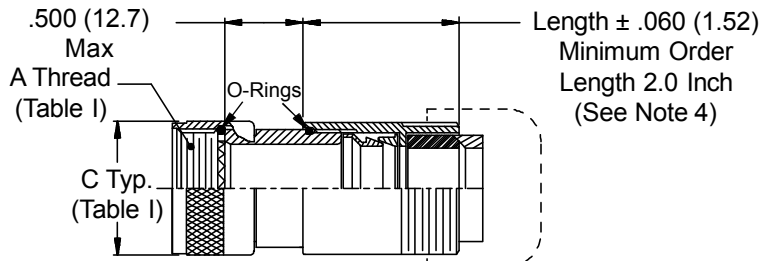

**CONNECTOR
 DESIGNATORS
 A-F-H-L-S
 ROTATABLE
 COUPLING**

**TYPE G INDIVIDUAL
 AND/OR OVERALL
 SHIELD TERMINATION**

STYLE 2
 (45° & 90°
 See Note 1)

STYLE H
 Heavy Duty
 (Table X)

STYLE A
 Medium Duty
 (Table XI)

STYLE M
 Medium Duty
 (Table XI)

STYLE D
 Medium Duty
 (Table XI)