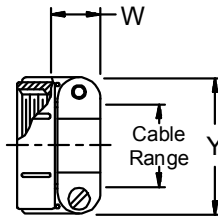

**CONNECTOR
 DESIGNATORS
 A-F-H-L-S
 ROTATABLE
 COUPLING**

**TYPE G INDIVIDUAL
 AND/OR OVERALL
 SHIELD TERMINATION**

STYLE 2
 (45° & 90°
 See Note 1)

STYLE H
 Heavy Duty
 (Table X)

STYLE A
 Medium Duty
 (Table XI)