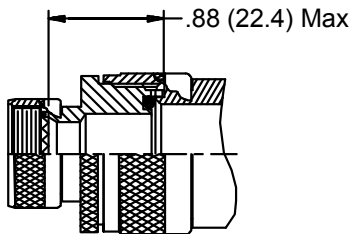

**CONNECTOR
 DESIGNATORS
 A-F-H-L-S
 ROTATABLE
 COUPLING**

**TYPE G INDIVIDUAL
 AND/OR OVERALL
 SHIELD TERMINATION**

STYLE 2
 (45° & 90°
 See Note 1)

STYLE H
 Heavy Duty
 (Table X)

STYLE A
 Medium Duty
 (Table XI)

STYLE M
 Medium Duty
 (Table XI)

STYLE D
 Medium Duty
 (Table XI)