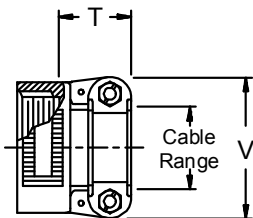

**CONNECTOR
 DESIGNATORS
 A-F-H-L-S
 ROTATABLE
 COUPLING**

**TYPE G INDIVIDUAL
 AND/OR OVERALL
 SHIELD TERMINATION**

STYLE 2
 (45° & 90°
 See Note 1)

STYLE H
 Heavy Duty
 (Table X)

STYLE A
 Medium Duty
 (Table XI)