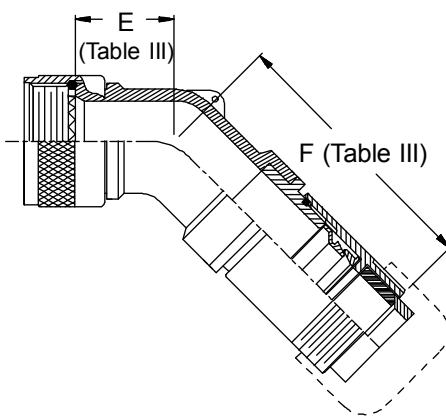

**CONNECTOR
 DESIGNATORS
 A-F-H-L-S
 ROTATABLE
 COUPLING**

**TYPE G INDIVIDUAL
 AND/OR OVERALL
 SHIELD TERMINATION**

STYLE 2
 (45° & 90°
 See Note 1)

STYLE H
 Heavy Duty
 (Table X)

STYLE A
 Medium Duty
 (Table XI)

STYLE M
 Medium Duty
 (Table XI)

STYLE D
 Medium Duty
 (Table XI)