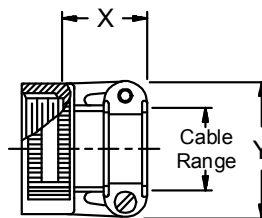

STYLE M
Medium Duty
(Table XI)