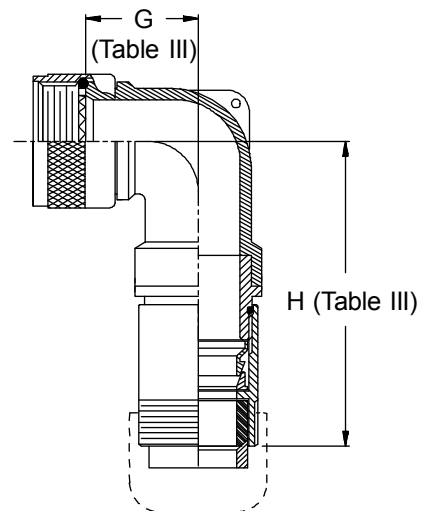

**CONNECTOR
 DESIGNATORS
 A-F-H-L-S
 ROTATABLE
 COUPLING**

**TYPE G INDIVIDUAL
 AND/OR OVERALL
 SHIELD TERMINATION**

STYLE 2
 (45° & 90°
 See Note 1)

STYLE H
 Heavy Duty
 (Table X)

STYLE A
 Medium Duty
 (Table XI)

STYLE M
 Medium Duty
 (Table XI)

STYLE D
 Medium Duty
 (Table XI)