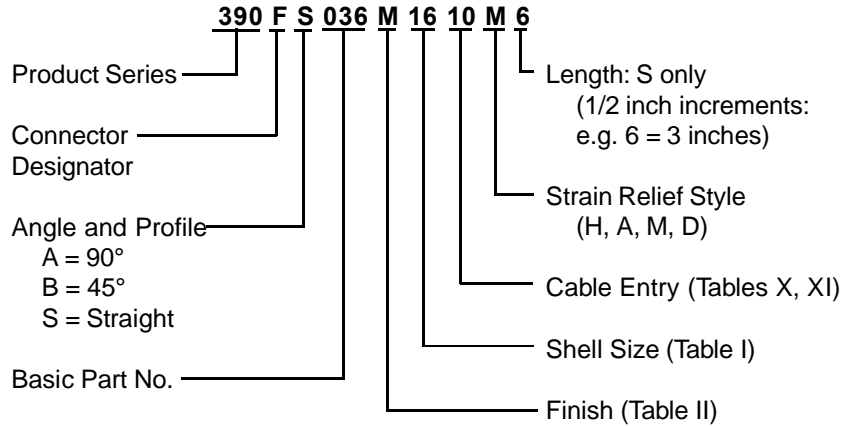

**CONNECTOR
 DESIGNATORS
 A-F-H-L-S
 ROTATABLE
 COUPLING**

**TYPE G INDIVIDUAL
 AND/OR OVERALL
 SHIELD TERMINATION**

STYLE 2
 (45° & 90°
 See Note 1)

STYLE H
 Heavy Duty
 (Table X)

STYLE A
 Medium Duty
 (Table XI)

STYLE M
 Medium Duty
 (Table XI)

STYLE D
 Medium Duty
 (Table XI)