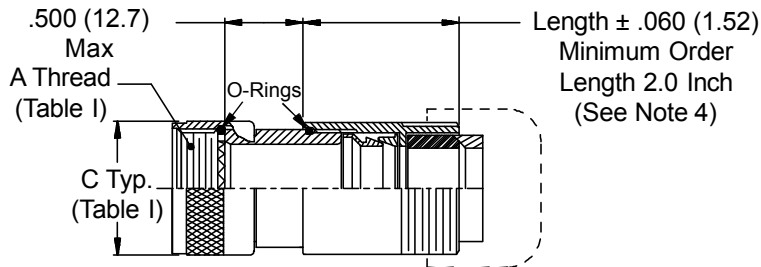

**CONNECTOR
 DESIGNATORS
 A-F-H-L-S
 ROTATABLE
 COUPLING**

**TYPE G INDIVIDUAL
 AND/OR OVERALL
 SHIELD TERMINATION**

STYLE 2
 (45° & 90°
 See Note 1)

STYLE H
 Heavy Duty
 (Table X)

STYLE A
 Medium Duty
 (Table XI)

STYLE M
 Medium Duty
 (Table XI)

STYLE D
 Medium Duty
 (Table XI)