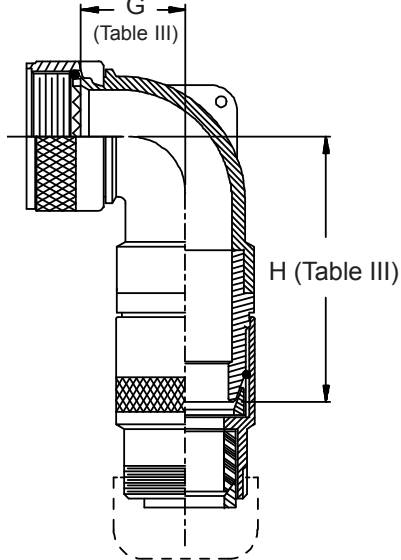

**CONNECTOR
 DESIGNATORS
 A-F-H-L-S
 ROTATABLE
 COUPLING**

**TYPE C OVERALL
 SHIELD TERMINATION**

**STYLE 2
 (STRAIGHT
 See Note 1)**

* Length
 ± .060 (1.52)
 Minimum Order
 Length 1.5 Inch
 (See Note 4)

**STYLE 2
 (45° & 90°
 See Note 1)**

**STYLE H
 Heavy Duty
 (Table X)**

**STYLE A
 Medium Duty
 (Table XI)**

**STYLE M
 Medium Duty
 (Table XI)**

**STYLE D
 Medium Duty
 (Table XI)**