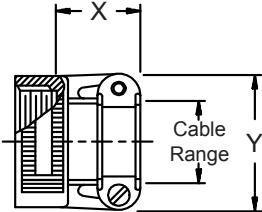

**CONNECTOR
 DESIGNATORS
 A-F-H-L-S
 ROTATABLE
 COUPLING**

**TYPE C OVERALL
 SHIELD TERMINATION**

**STYLE 2
 (STRAIGHT
 See Note 1)**

* Length
 ± .060 (1.52)
 Minimum Order
 Length 1.5 Inch
 (See Note 4)

**STYLE 2
 (45° & 90°
 See Note 1)**

**STYLE H
 Heavy Duty
 (Table X)**

**STYLE A
 Medium Duty
 (Table XI)**

**STYLE M
 Medium Duty
 (Table XI)**

**STYLE D
 Medium Duty
 (Table XI)**