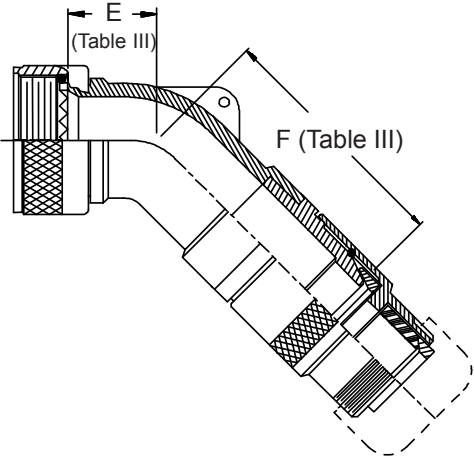

**CONNECTOR
 DESIGNATORS
 A-F-H-L-S
 ROTATABLE
 COUPLING**

**TYPE C OVERALL
 SHIELD TERMINATION**

**STYLE 2
 (STRAIGHT
 See Note 1)**

* Length
 ± .060 (1.52)
 Minimum Order
 Length 1.5 Inch
 (See Note 4)

**STYLE 2
 (45° & 90°
 See Note 1)**

**STYLE H
 Heavy Duty
 (Table X)**

**STYLE A
 Medium Duty
 (Table XI)**

**STYLE M
 Medium Duty
 (Table XI)**

**STYLE D
 Medium Duty
 (Table XI)**