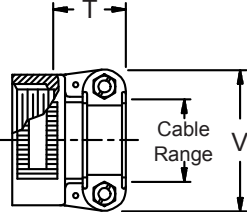

**CONNECTOR
 DESIGNATORS
 A-F-H-L-S
 ROTATABLE
 COUPLING**

**TYPE C OVERALL
 SHIELD TERMINATION**

**STYLE 2
 (STRAIGHT
 See Note 1)**

* Length
 ± .060 (1.52)
 Minimum Order
 Length 1.5 Inch
 (See Note 4)

**STYLE 2
 (45° & 90°
 See Note 1)**

**STYLE H
 Heavy Duty
 (Table X)**

**STYLE A
 Medium Duty
 (Table XI)**

**STYLE M
 Medium Duty
 (Table XI)**

**STYLE D
 Medium Duty
 (Table XI)**