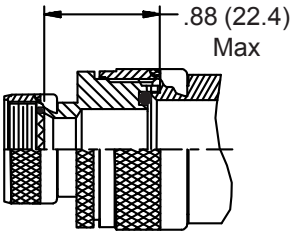

**CONNECTOR
 DESIGNATORS
 A-F-H-L-S
 ROTATABLE
 COUPLING**

**TYPE C OVERALL
 SHIELD TERMINATION**

**STYLE 2
 (STRAIGHT
 See Note 1)**

* Length
 ± .060 (1.52)
 Minimum Order
 Length 1.5 Inch
 (See Note 4)

**STYLE 2
 (45° & 90°
 See Note 1)**

**STYLE H
 Heavy Duty
 (Table X)**

**STYLE A
 Medium Duty
 (Table XI)**

**STYLE M
 Medium Duty
 (Table XI)**

**STYLE D
 Medium Duty
 (Table XI)**