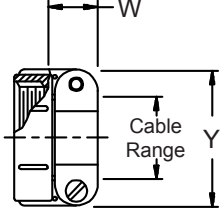

**CONNECTOR
 DESIGNATORS
 A-F-H-L-S
 ROTATABLE
 COUPLING**

**TYPE C OVERALL
 SHIELD TERMINATION**

**STYLE 2
 (STRAIGHT
 See Note 1)**

* Length
 ± .060 (1.52)
 Minimum Order
 Length 1.5 Inch
 (See Note 4)

**STYLE 2
 (45° & 90°
 See Note 1)**

**STYLE H
 Heavy Duty
 (Table X)**

**STYLE A
 Medium Duty
 (Table XI)**

**STYLE M
 Medium Duty
 (Table XI)**

**STYLE D
 Medium Duty
 (Table XI)**