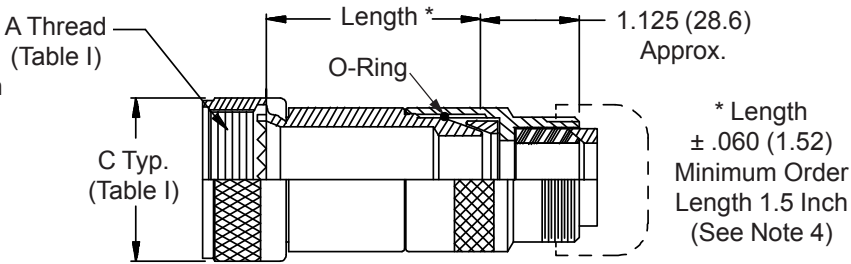

**CONNECTOR
 DESIGNATORS
 A-F-H-L-S
 ROTATABLE
 COUPLING**

**TYPE C OVERALL
 SHIELD TERMINATION**

**STYLE 2
 (STRAIGHT
 See Note 1)**

* Length
 ± .060 (1.52)
 Minimum Order
 Length 1.5 Inch
 (See Note 4)

**STYLE 2
 (45° & 90°
 See Note 1)**

**STYLE H
 Heavy Duty
 (Table X)**

**STYLE A
 Medium Duty
 (Table XI)**

**STYLE M
 Medium Duty
 (Table XI)**

**STYLE D
 Medium Duty
 (Table XI)**