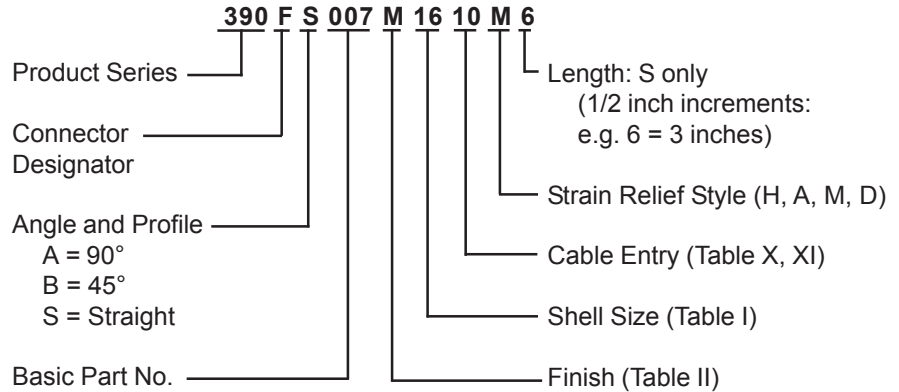

**CONNECTOR
 DESIGNATORS
 A-F-H-L-S
 ROTATABLE
 COUPLING**

**TYPE C OVERALL
 SHIELD TERMINATION**

**STYLE 2
 (STRAIGHT
 See Note 1)**

* Length
 ± .060 (1.52)
 Minimum Order
 Length 1.5 Inch
 (See Note 4)

**STYLE 2
 (45° & 90°
 See Note 1)**

**STYLE H
 Heavy Duty
 (Table X)**

**STYLE A
 Medium Duty
 (Table XI)**

**STYLE M
 Medium Duty
 (Table XI)**

**STYLE D
 Medium Duty
 (Table XI)**