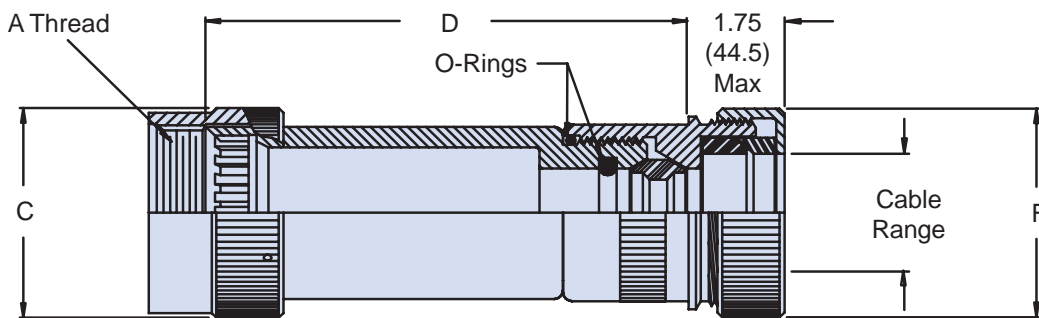

M28840/5 Backshell for Metal Core Conduit

D

STYLE A - EMI/Non-Environmental
(Plain Conduit)

STYLE B - EMI/Environmental
(Jacket Conduit)

Dimensions in inches (millimeters) and are subject to change without notice.