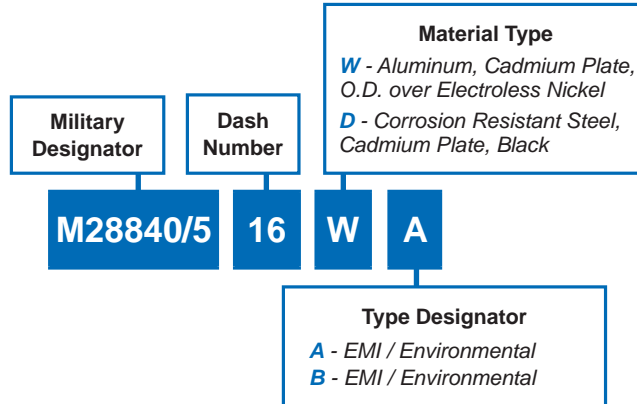

M28840/5 Backshell for Metal Core Conduit

D

STYLE A - EMI/Non-Environmental
(Plain Conduit)

STYLE B - EMI/Environmental
(Jacket Conduit)

Dimensions in inches (millimeters) and are subject to change without notice.