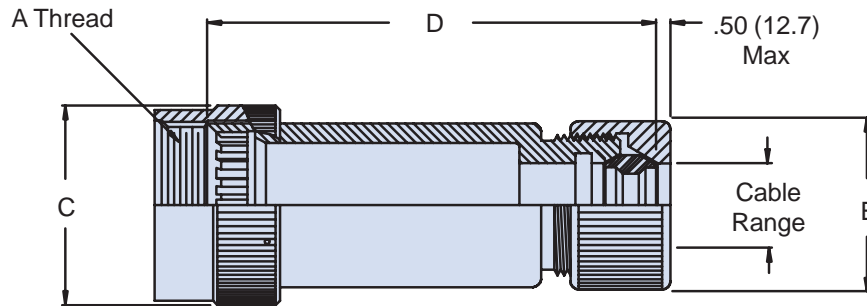

M28840/5 Backshell for Metal Core Conduit

D

STYLE A - EMI/Non-Environmental
(Plain Conduit)

STYLE B - EMI/Environmental
(Jacket Conduit)

Dimensions in inches (millimeters) and are subject to change without notice.