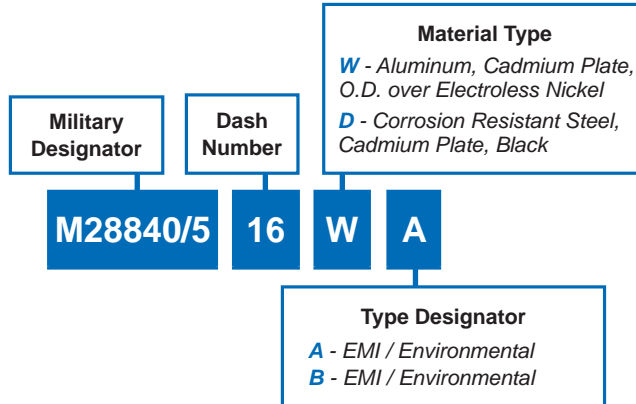

M28840/5 Backshell for Metal Core Conduit

D

STYLE A - EMI/Non-Environmental
(Plain Conduit)

STYLE B - EMI/Environmental
(Jacket Conduit)

Dimensions in inches (millimeters) and are subject to change without notice.