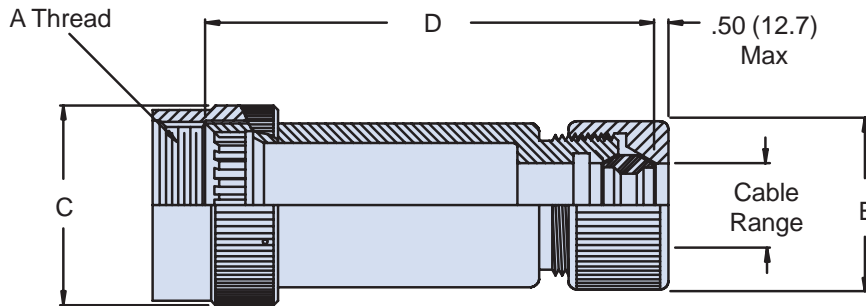

M28840/5 Backshell for Metal Core Conduit

D

STYLE A - EMI/Non-Environmental
(Plain Conduit)

STYLE B - EMI/Environmental
(Jacket Conduit)

Dimensions in inches (millimeters) and are subject to change without notice.