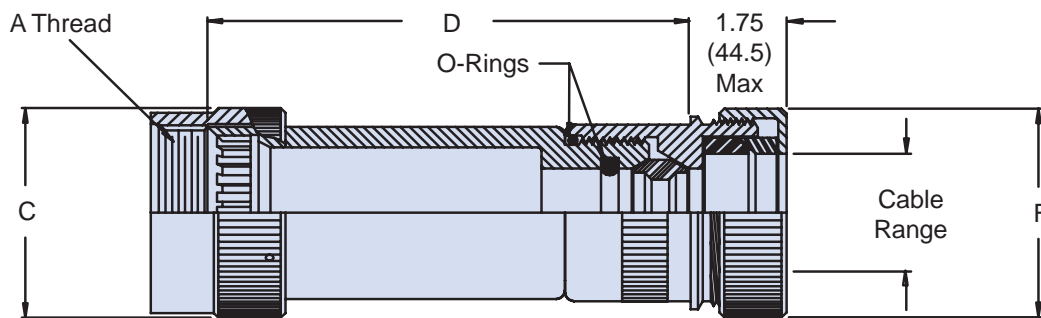

M28840/5 Backshell for Metal Core Conduit

D

STYLE A - EMI/Non-Environmental
(Plain Conduit)

STYLE B - EMI/Environmental
(Jacket Conduit)

Dimensions in inches (millimeters) and are subject to change without notice.