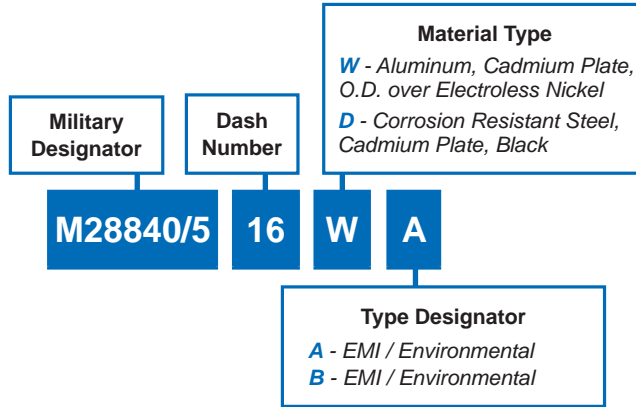

# M28840/5 Backshell for Metal Core Conduit

D

STYLE A - EMI/Non-Environmental  
(Plain Conduit)

STYLE B - EMI/Environmental  
(Jacket Conduit)

Dimensions in inches (millimeters) and are subject to change without notice.