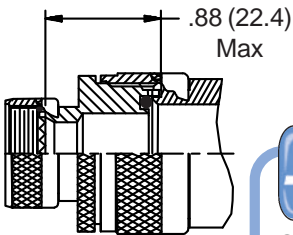

**CONNECTOR  
 DESIGNATORS  
 A-F-H-L-S  
 ROTATABL  
 COUPLING**

**STYLE 2**  
 (STRAIGHT  
 See Note 1)

**STYLE 2**  
 (45° & 90°  
 See Note 1)

**-445** Now Available with the "NESTOR"

**Glenair's Non-Detent, Spring-Loaded, Self-Locking Coupling.**  
 Add "-445" to Specify This AS85049 Style "N" Coupling Interface.