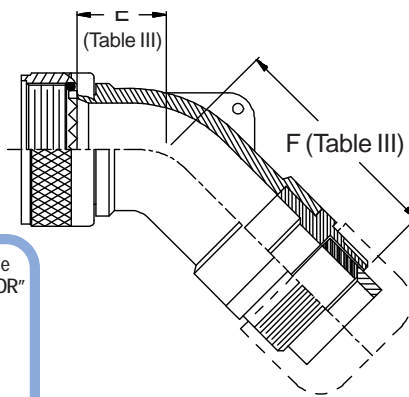

**CONNECTOR  
 DESIGNATORS  
 A-F-H-L-S  
 ROTATABL  
 COUPLING**

**STYLE 2**  
 (STRAIGHT  
 See Note 1)

**STYLE 2**  
 (45° & 90°  
 See Note 1)

**-445** Now Available with the "NESTOR"

**Glenair's Non-Detent, Spring-Loaded, Self-Locking Coupling.**  
 Add "-445" to Specify This AS85049 Style "N" Coupling Interface.