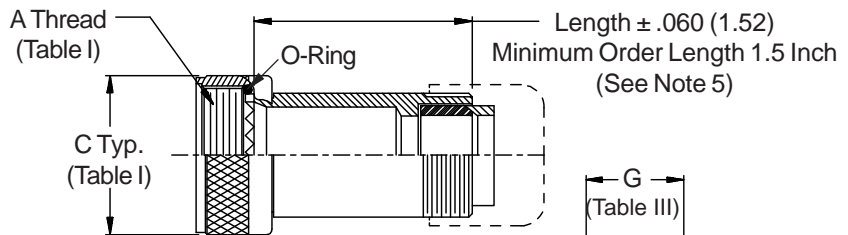

**CONNECTOR  
 DESIGNATORS  
 A-F-H-L-S  
 ROTATABL  
 COUPLING**

**STYLE 2**  
 (STRAIGHT  
 See Note 1)

**STYLE 2**  
 (45° & 90°  
 See Note 1)

**-445** Now Available with the "NESTOR"  
**Glenair's Non-Detent, Spring-Loaded, Self-Locking Coupling.**  
 Add "-445" to Specify This AS85049 Style "N" Coupling Interface.