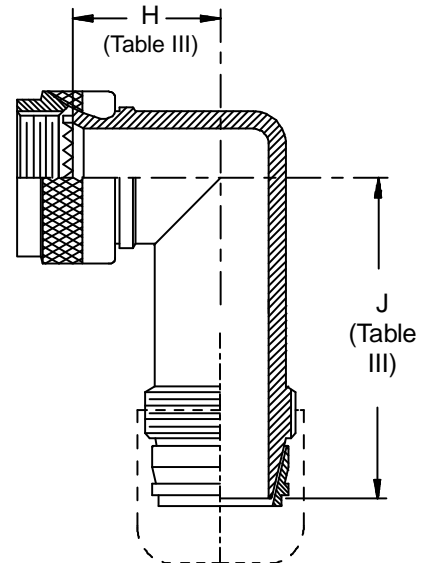

**CONNECTOR  
 DESIGNATORS  
 A-F-H-L-S  
 SELF-LOCKING  
 ROTATABLE  
 COUPLING**

**TYPE C OVERALL  
 SHIELD TERMINATION**

**STYLE 2**  
 (See Note 1)

**STYLE L**  
 Light Duty  
 (Table IV)

**STYLE G**  
 Light Duty  
 (Table V)