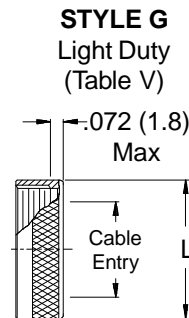

**CONNECTOR  
 DESIGNATORS  
 A-F-H-L-S  
 SELF-LOCKING  
 ROTATABLE  
 COUPLING**

**TYPE C OVERALL  
 SHIELD TERMINATION**

**STYLE 2**  
 (See Note 1)

**STYLE L**  
 Light Duty  
 (Table IV)

**STYLE G**  
 Light Duty  
 (Table V)