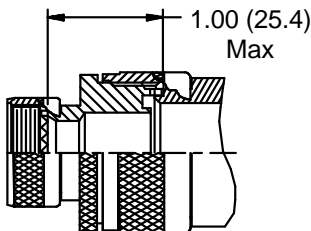

**CONNECTOR  
 DESIGNATORS  
 A-F-H-L-S  
 SELF-LOCKING  
 ROTATABLE  
 COUPLING**

**TYPE C OVERALL  
 SHIELD TERMINATION**

**STYLE 2**  
 (See Note 1)

**STYLE L**  
 Light Duty  
 (Table IV)

**STYLE G**  
 Light Duty  
 (Table V)