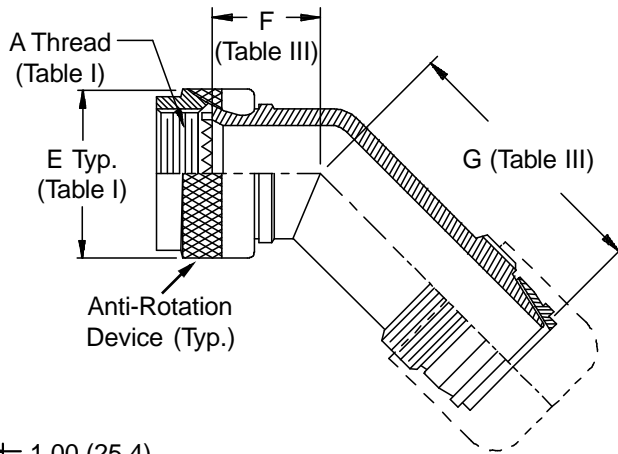

**CONNECTOR  
 DESIGNATORS  
 A-F-H-L-S  
 SELF-LOCKING  
 ROTATABLE  
 COUPLING**

**TYPE C OVERALL  
 SHIELD TERMINATION**

**STYLE 2**  
 (See Note 1)

**STYLE L**  
 Light Duty  
 (Table IV)

**STYLE G**  
 Light Duty  
 (Table V)