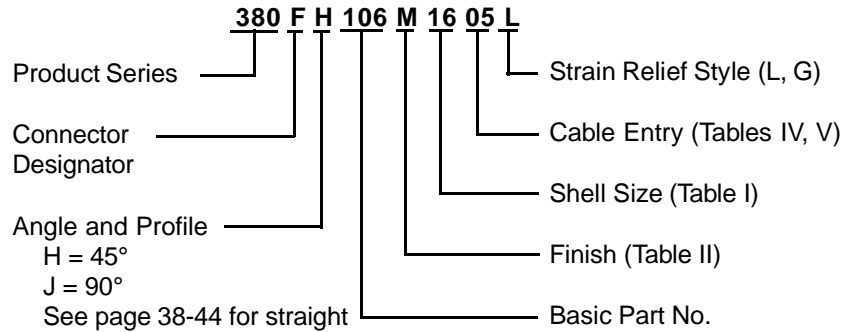

**CONNECTOR  
 DESIGNATORS  
 A-F-H-L-S  
 SELF-LOCKING  
 ROTATABLE  
 COUPLING**

**TYPE C OVERALL  
 SHIELD TERMINATION**

**STYLE 2**  
 (See Note 1)

**STYLE L**  
 Light Duty  
 (Table IV)

**STYLE G**  
 Light Duty  
 (Table V)