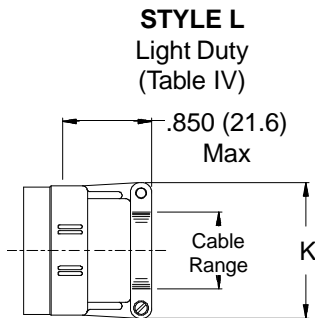

**CONNECTOR  
 DESIGNATORS  
 A-F-H-L-S  
 SELF-LOCKING  
 ROTATABLE  
 COUPLING**

**TYPE C OVERALL  
 SHIELD TERMINATION**

**STYLE 2**  
 (See Note 1)

**STYLE L**  
 Light Duty  
 (Table IV)

**STYLE G**  
 Light Duty  
 (Table V)