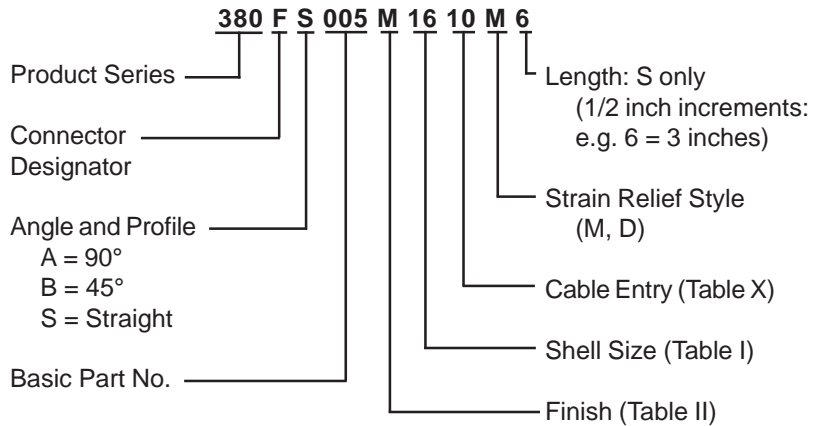

**CONNECTOR  
 DESIGNATORS**  
**A-F-H-L-S**  
**ROTATABLE  
 COUPLING**  
**TYPE C OVERALL  
 SHIELD TERMINATION**

**STYLE 2  
 (STRAIGHT  
 See Note 1)**

**STYLE 2  
 (45° & 90°  
 See Note 1)**

**STYLE M  
 Medium Duty - Dash No. 01-04  
 (Table X)**

**STYLE M  
 Medium Duty - Dash No. 10-28  
 (Table X)**

**STYLE D  
 Medium Duty  
 (Table X)**