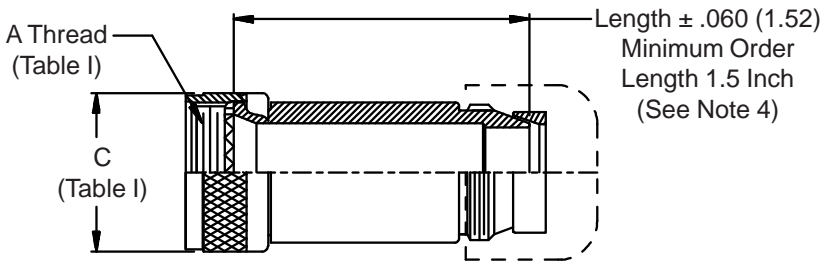

**CONNECTOR  
 DESIGNATORS**  
**A-F-H-L-S**  
**ROTATABLE  
 COUPLING**  
**TYPE C OVERALL  
 SHIELD TERMINATION**

**STYLE 2  
 (STRAIGHT  
 See Note 1)**

**STYLE 2  
 (45° & 90°  
 See Note 1)**

**STYLE M  
 Medium Duty - Dash No. 01-04  
 (Table X)**

**STYLE M  
 Medium Duty - Dash No. 10-28  
 (Table X)**

**STYLE D  
 Medium Duty  
 (Table X)**