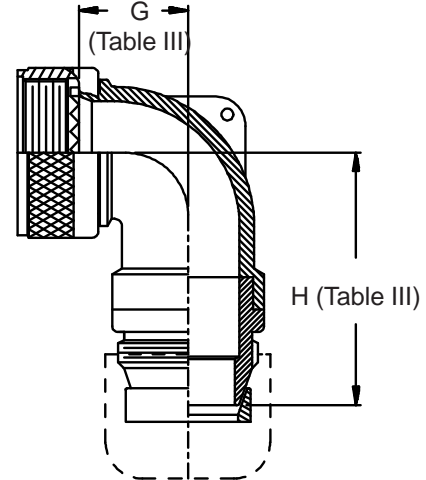

**CONNECTOR  
 DESIGNATORS**  
**A-F-H-L-S**  
**ROTATABLE  
 COUPLING**  
**TYPE C OVERALL  
 SHIELD TERMINATION**

**STYLE 2  
 (STRAIGHT  
 See Note 1)**

**STYLE 2  
 (45° & 90°  
 See Note 1)**

**STYLE M  
 Medium Duty - Dash No. 01-04  
 (Table X)**

**STYLE M  
 Medium Duty - Dash No. 10-28  
 (Table X)**

**STYLE D  
 Medium Duty  
 (Table X)**