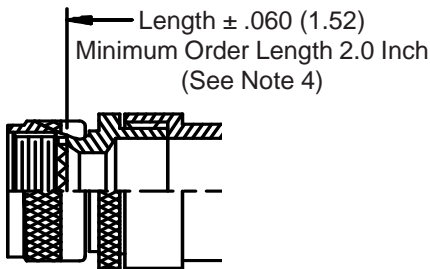

**CONNECTOR  
 DESIGNATORS**  
**A-F-H-L-S**  
**ROTATABLE  
 COUPLING**  
**TYPE C OVERALL  
 SHIELD TERMINATION**

**STYLE 2  
 (STRAIGHT  
 See Note 1)**

**STYLE 2  
 (45° & 90°  
 See Note 1)**

**STYLE M  
 Medium Duty - Dash No. 01-04  
 (Table X)**

**STYLE M  
 Medium Duty - Dash No. 10-28  
 (Table X)**

**STYLE D  
 Medium Duty  
 (Table X)**