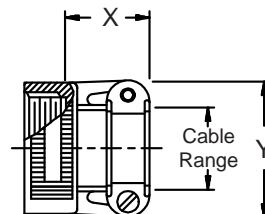

**CONNECTOR  
 DESIGNATORS**  
**A-F-H-L-S**  
**ROTATABLE  
 COUPLING**  
**TYPE C OVERALL  
 SHIELD TERMINATION**

**STYLE 2  
 (STRAIGHT  
 See Note 1)**

**STYLE 2  
 (45° & 90°  
 See Note 1)**

**STYLE M  
 Medium Duty - Dash No. 01-04  
 (Table X)**

**STYLE M  
 Medium Duty - Dash No. 10-28  
 (Table X)**

**STYLE D  
 Medium Duty  
 (Table X)**