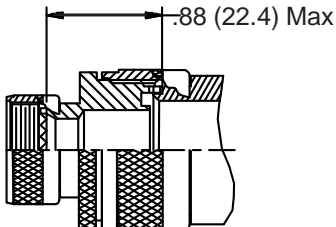

**CONNECTOR  
 DESIGNATORS**  
**A-F-H-L-S**  
**ROTATABLE  
 COUPLING**  
**TYPE C OVERALL  
 SHIELD TERMINATION**

**STYLE 2  
 (STRAIGHT  
 See Note 1)**

**STYLE 2  
 (45° & 90°  
 See Note 1)**

**STYLE M  
 Medium Duty - Dash No. 01-04  
 (Table X)**

**STYLE M  
 Medium Duty - Dash No. 10-28  
 (Table X)**

**STYLE D  
 Medium Duty  
 (Table X)**