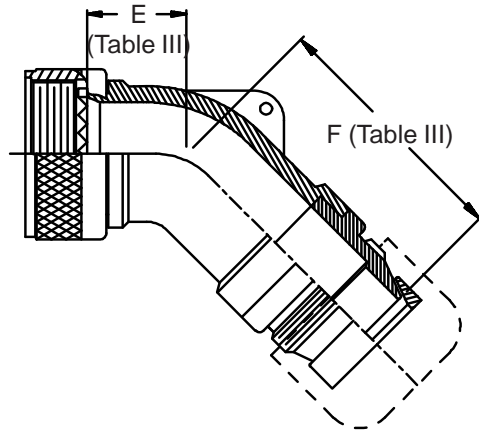

**CONNECTOR  
 DESIGNATORS**  
**A-F-H-L-S**  
**ROTATABLE  
 COUPLING**  
**TYPE C OVERALL  
 SHIELD TERMINATION**

**STYLE 2  
 (STRAIGHT  
 See Note 1)**

**STYLE 2  
 (45° & 90°  
 See Note 1)**

**STYLE M  
 Medium Duty - Dash No. 01-04  
 (Table X)**

**STYLE M  
 Medium Duty - Dash No. 10-28  
 (Table X)**

**STYLE D  
 Medium Duty  
 (Table X)**