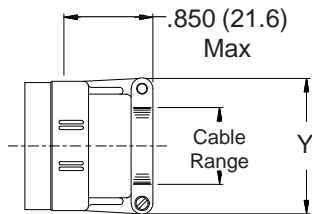

**CONNECTOR  
 DESIGNATORS**  
**A-F-H-L-S**  
**ROTATABLE  
 COUPLING**  
**TYPE C OVERALL  
 SHIELD TERMINATION**

**STYLE 2  
 (STRAIGHT  
 See Note 1)**

**STYLE 2  
 (45° & 90°  
 See Note 1)**

**STYLE M  
 Medium Duty - Dash No. 01-04  
 (Table X)**

**STYLE M  
 Medium Duty - Dash No. 10-28  
 (Table X)**

**STYLE D  
 Medium Duty  
 (Table X)**