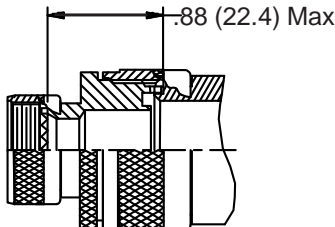

**CONNECTOR
 DESIGNATORS**
A-F-H-L-S
**ROTATABLE
 COUPLING**
**TYPE C OVERALL
 SHIELD TERMINATION**

**STYLE 2
 (STRAIGHT
 See Note 1)**

**STYLE 2
 (45° & 90°
 See Note 1)**

**STYLE M
 Medium Duty - Dash No. 01-04
 (Table X)**

**STYLE M
 Medium Duty - Dash No. 10-28
 (Table X)**

**STYLE D
 Medium Duty
 (Table X)**