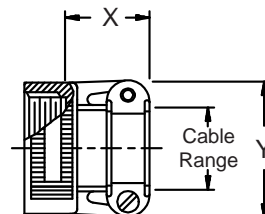

**CONNECTOR
 DESIGNATORS**
A-F-H-L-S
**ROTATABLE
 COUPLING**
**TYPE C OVERALL
 SHIELD TERMINATION**

**STYLE 2
 (STRAIGHT
 See Note 1)**

**STYLE 2
 (45° & 90°
 See Note 1)**

**STYLE M
 Medium Duty - Dash No. 01-04
 (Table X)**

**STYLE M
 Medium Duty - Dash No. 10-28
 (Table X)**

**STYLE D
 Medium Duty
 (Table X)**