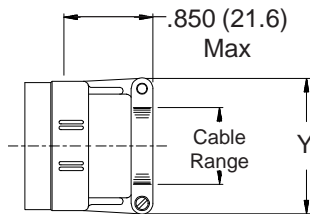

**CONNECTOR
 DESIGNATORS**
A-F-H-L-S
**ROTATABLE
 COUPLING**
**TYPE C OVERALL
 SHIELD TERMINATION**

**STYLE 2
 (STRAIGHT
 See Note 1)**

**STYLE 2
 (45° & 90°
 See Note 1)**

**STYLE M
 Medium Duty - Dash No. 01-04
 (Table X)**

**STYLE M
 Medium Duty - Dash No. 10-28
 (Table X)**

**STYLE D
 Medium Duty
 (Table X)**