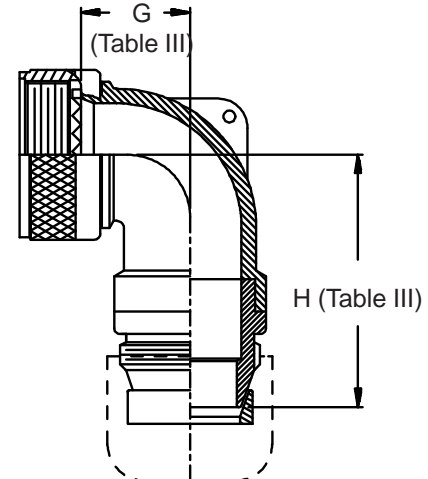

**CONNECTOR
 DESIGNATORS**
A-F-H-L-S
**ROTATABLE
 COUPLING**
**TYPE C OVERALL
 SHIELD TERMINATION**

**STYLE 2
 (STRAIGHT
 See Note 1)**

**STYLE 2
 (45° & 90°
 See Note 1)**

**STYLE M
 Medium Duty - Dash No. 01-04
 (Table X)**

**STYLE M
 Medium Duty - Dash No. 10-28
 (Table X)**

**STYLE D
 Medium Duty
 (Table X)**