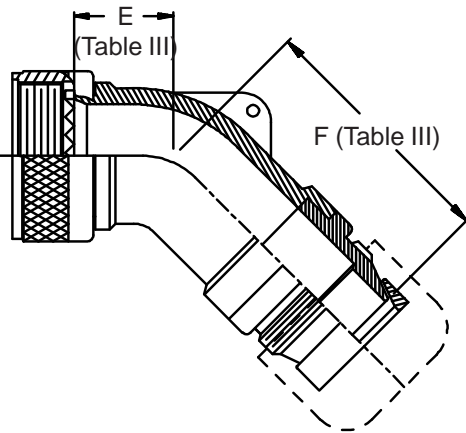

**CONNECTOR
 DESIGNATORS**
A-F-H-L-S
**ROTATABLE
 COUPLING**
**TYPE C OVERALL
 SHIELD TERMINATION**

**STYLE 2
 (STRAIGHT
 See Note 1)**

**STYLE 2
 (45° & 90°
 See Note 1)**

**STYLE M
 Medium Duty - Dash No. 01-04
 (Table X)**

**STYLE M
 Medium Duty - Dash No. 10-28
 (Table X)**

**STYLE D
 Medium Duty
 (Table X)**