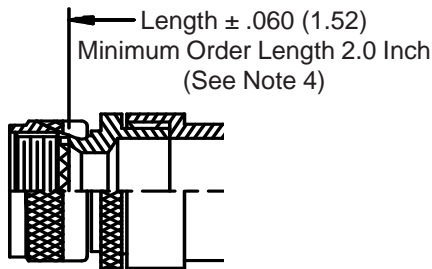

**CONNECTOR
 DESIGNATORS**
A-F-H-L-S
**ROTATABLE
 COUPLING**
**TYPE C OVERALL
 SHIELD TERMINATION**

**STYLE 2
 (STRAIGHT
 See Note 1)**

**STYLE 2
 (45° & 90°
 See Note 1)**

**STYLE M
 Medium Duty - Dash No. 01-04
 (Table X)**

**STYLE M
 Medium Duty - Dash No. 10-28
 (Table X)**

**STYLE D
 Medium Duty
 (Table X)**