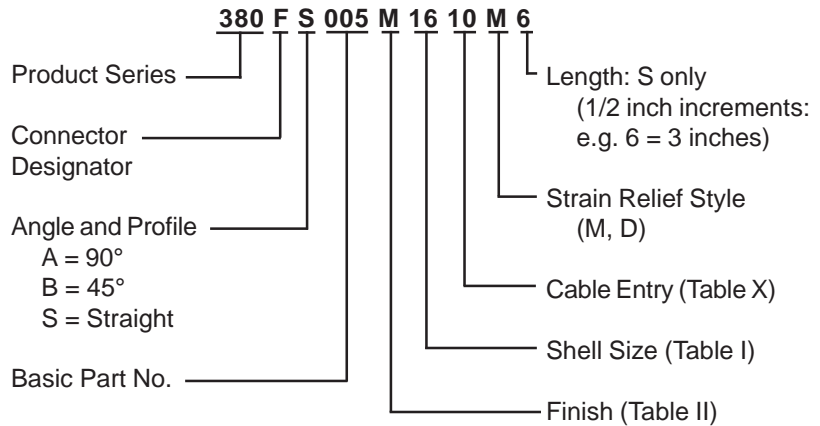

**CONNECTOR
 DESIGNATORS**
A-F-H-L-S
**ROTATABLE
 COUPLING**
**TYPE C OVERALL
 SHIELD TERMINATION**

**STYLE 2
 (STRAIGHT
 See Note 1)**

**STYLE 2
 (45° & 90°
 See Note 1)**

**STYLE M
 Medium Duty - Dash No. 01-04
 (Table X)**

**STYLE M
 Medium Duty - Dash No. 10-28
 (Table X)**

**STYLE D
 Medium Duty
 (Table X)**