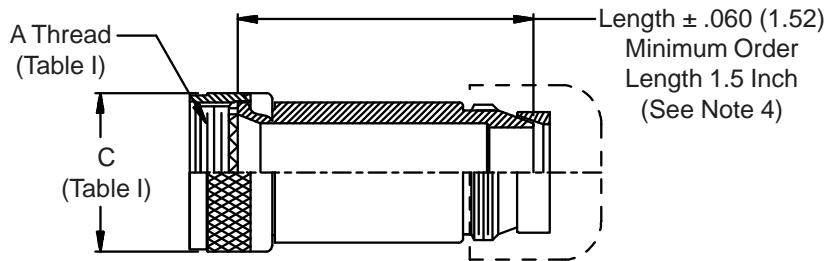

**CONNECTOR
 DESIGNATORS**
A-F-H-L-S
**ROTATABLE
 COUPLING**
**TYPE C OVERALL
 SHIELD TERMINATION**

**STYLE 2
 (STRAIGHT
 See Note 1)**

**STYLE 2
 (45° & 90°
 See Note 1)**

**STYLE M
 Medium Duty - Dash No. 01-04
 (Table X)**

**STYLE M
 Medium Duty - Dash No. 10-28
 (Table X)**

**STYLE D
 Medium Duty
 (Table X)**