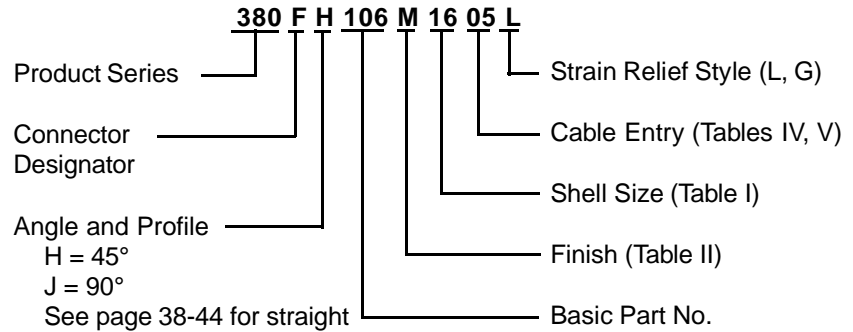

**CONNECTOR  
 DESIGNATORS  
 A-F-H-L-S  
 SELF-LOCKING  
 ROTATABLE  
 COUPLING**

**TYPE C OVERALL  
 SHIELD TERMINATION**

**STYLE 2**  
 (See Note 1)

**STYLE L**  
 Light Duty  
 (Table IV)

**STYLE G**  
 Light Duty  
 (Table V)