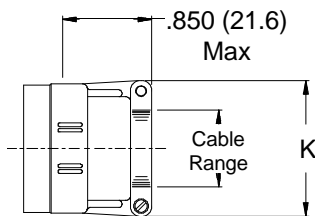

**CONNECTOR  
 DESIGNATORS  
 A-F-H-L-S  
 SELF-LOCKING  
 ROTATABLE  
 COUPLING**

**TYPE C OVERALL  
 SHIELD TERMINATION**

**STYLE 2**  
 (See Note 1)

**STYLE L**  
 Light Duty  
 (Table IV)

**STYLE G**  
 Light Duty  
 (Table V)