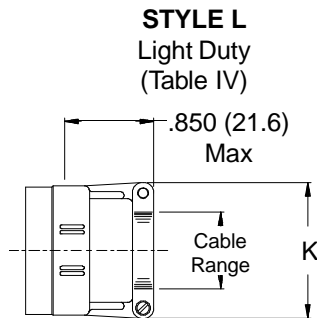

**CONNECTOR  
 DESIGNATORS  
 A-F-H-L-S  
 SELF-LOCKING  
 ROTATABLE  
 COUPLING**

**TYPE C OVERALL  
 SHIELD TERMINATION**

**STYLE 2**  
 (See Note 1)

**STYLE L**  
 Light Duty  
 (Table IV)

**STYLE G**  
 Light Duty  
 (Table V)