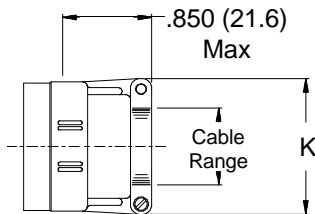

**CONNECTOR
 DESIGNATORS
 A-F-H-L-S
 SELF-LOCKING
 ROTATABLE
 COUPLING**

**TYPE C OVERALL
 SHIELD TERMINATION**

STYLE 2
 (See Note 1)

STYLE L
 Light Duty
 (Table IV)

STYLE G
 Light Duty
 (Table V)