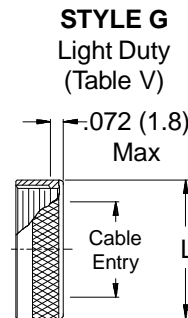

**CONNECTOR  
 DESIGNATORS  
 A-F-H-L-S  
 SELF-LOCKING  
 ROTATABLE  
 COUPLING**

**TYPE C OVERALL  
 SHIELD TERMINATION**

**STYLE 2**  
 (See Note 1)

**STYLE L**  
 Light Duty  
 (Table IV)

**STYLE G**  
 Light Duty  
 (Table V)