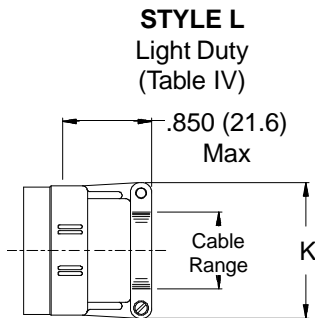

**CONNECTOR
 DESIGNATORS
 A-F-H-L-S
 SELF-LOCKING
 ROTATABLE
 COUPLING**

**TYPE C OVERALL
 SHIELD TERMINATION**

STYLE 2
 (See Note 1)

STYLE L
 Light Duty
 (Table IV)

STYLE G
 Light Duty
 (Table V)