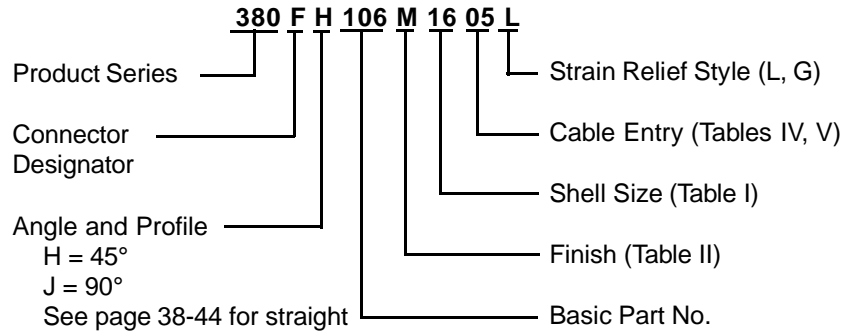

**CONNECTOR
 DESIGNATORS
 A-F-H-L-S
 SELF-LOCKING
 ROTATABLE
 COUPLING**

**TYPE C OVERALL
 SHIELD TERMINATION**

STYLE 2
 (See Note 1)

STYLE L
 Light Duty
 (Table IV)

STYLE G
 Light Duty
 (Table V)