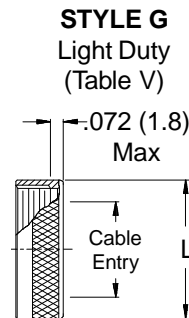

**CONNECTOR
 DESIGNATORS
 A-F-H-L-S
 SELF-LOCKING
 ROTATABLE
 COUPLING**

**TYPE C OVERALL
 SHIELD TERMINATION**

STYLE 2
 (See Note 1)

STYLE L
 Light Duty
 (Table IV)

STYLE G
 Light Duty
 (Table V)