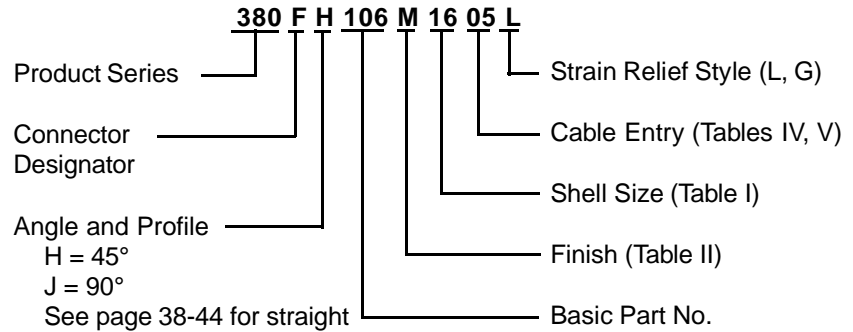

**CONNECTOR
 DESIGNATORS
 A-F-H-L-S
 SELF-LOCKING
 ROTATABLE
 COUPLING**

**TYPE C OVERALL
 SHIELD TERMINATION**

STYLE 2
 (See Note 1)

STYLE L
 Light Duty
 (Table IV)

STYLE G
 Light Duty
 (Table V)