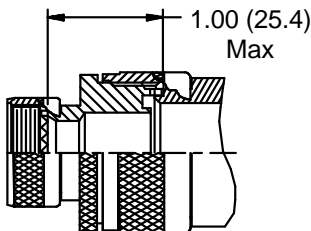

**CONNECTOR
 DESIGNATORS
 A-F-H-L-S
 SELF-LOCKING
 ROTATABLE
 COUPLING**

**TYPE C OVERALL
 SHIELD TERMINATION**

STYLE 2
 (See Note 1)

STYLE L
 Light Duty
 (Table IV)

STYLE G
 Light Duty
 (Table V)