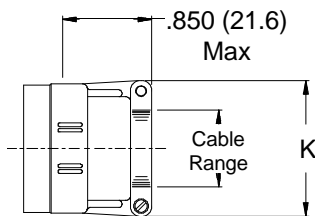

**CONNECTOR
 DESIGNATORS
 A-F-H-L-S
 SELF-LOCKING
 ROTATABLE
 COUPLING**

**TYPE C OVERALL
 SHIELD TERMINATION**

STYLE 2
 (See Note 1)

STYLE L
 Light Duty
 (Table IV)

STYLE G
 Light Duty
 (Table V)