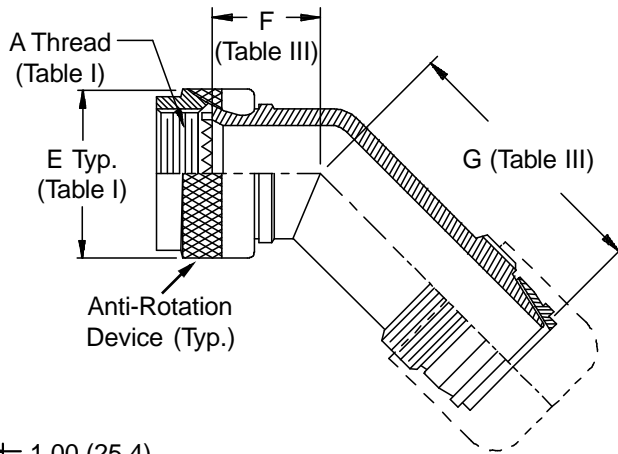

**CONNECTOR
 DESIGNATORS
 A-F-H-L-S
 SELF-LOCKING
 ROTATABLE
 COUPLING**

**TYPE C OVERALL
 SHIELD TERMINATION**

STYLE 2
 (See Note 1)

STYLE L
 Light Duty
 (Table IV)

STYLE G
 Light Duty
 (Table V)