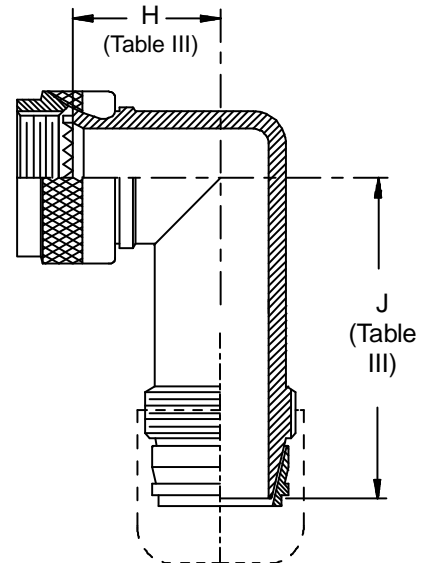

**CONNECTOR
 DESIGNATORS
 A-F-H-L-S
 SELF-LOCKING
 ROTATABLE
 COUPLING**

**TYPE C OVERALL
 SHIELD TERMINATION**

STYLE 2
 (See Note 1)

STYLE L
 Light Duty
 (Table IV)

STYLE G
 Light Duty
 (Table V)