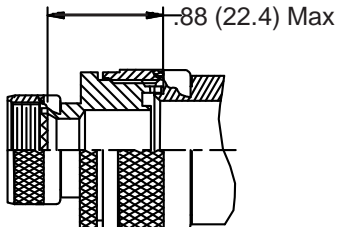

**CONNECTOR  
 DESIGNATORS  
 A-F-H-L-S  
 ROTATABLE  
 COUPLING  
 TYPE C OVERALL  
 SHIELD TERMINATION**

**STYLE 2  
 (STRAIGHT  
 See Note 1)**

**STYLE 2  
 (45° & 90°  
 See Note 1)**

**STYLE M  
 Medium Duty - Dash No. 01-04  
 (Table X)**

**STYLE M  
 Medium Duty - Dash No. 10-28  
 (Table X)**

**STYLE D  
 Medium Duty  
 (Table X)**