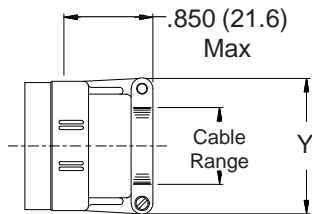

**CONNECTOR  
 DESIGNATORS  
 A-F-H-L-S  
 ROTATABLE  
 COUPLING  
 TYPE C OVERALL  
 SHIELD TERMINATION**

**STYLE 2  
 (STRAIGHT  
 See Note 1)**

**STYLE 2  
 (45° & 90°  
 See Note 1)**

**STYLE M  
 Medium Duty - Dash No. 01-04  
 (Table X)**

**STYLE M  
 Medium Duty - Dash No. 10-28  
 (Table X)**

**STYLE D  
 Medium Duty  
 (Table X)**