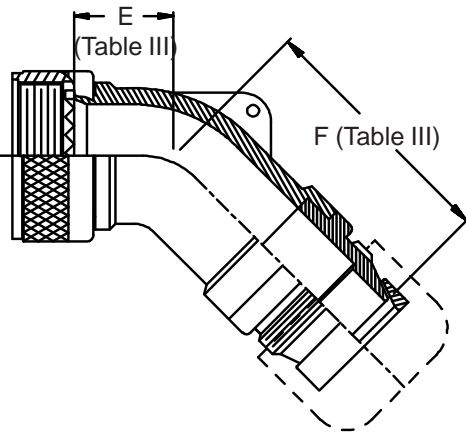

**CONNECTOR  
 DESIGNATORS  
 A-F-H-L-S  
 ROTATABLE  
 COUPLING  
 TYPE C OVERALL  
 SHIELD TERMINATION**

**STYLE 2  
 (STRAIGHT  
 See Note 1)**

**STYLE 2  
 (45° & 90°  
 See Note 1)**

**STYLE M  
 Medium Duty - Dash No. 01-04  
 (Table X)**

**STYLE M  
 Medium Duty - Dash No. 10-28  
 (Table X)**

**STYLE D  
 Medium Duty  
 (Table X)**