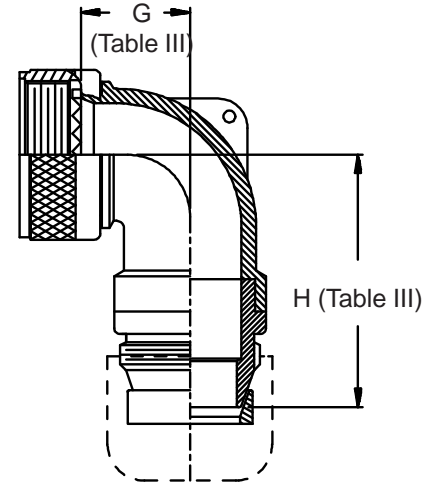

**CONNECTOR  
 DESIGNATORS  
 A-F-H-L-S  
 ROTATABLE  
 COUPLING  
 TYPE C OVERALL  
 SHIELD TERMINATION**

**STYLE 2  
 (STRAIGHT  
 See Note 1)**

**STYLE 2  
 (45° & 90°  
 See Note 1)**

**STYLE M  
 Medium Duty - Dash No. 01-04  
 (Table X)**

**STYLE M  
 Medium Duty - Dash No. 10-28  
 (Table X)**

**STYLE D  
 Medium Duty  
 (Table X)**