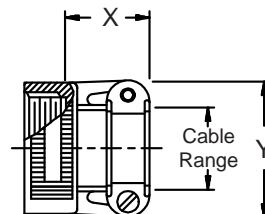

**CONNECTOR  
 DESIGNATORS  
 A-F-H-L-S  
 ROTATABLE  
 COUPLING  
 TYPE C OVERALL  
 SHIELD TERMINATION**

**STYLE 2  
 (STRAIGHT  
 See Note 1)**

**STYLE 2  
 (45° & 90°  
 See Note 1)**

**STYLE M  
 Medium Duty - Dash No. 01-04  
 (Table X)**

**STYLE M  
 Medium Duty - Dash No. 10-28  
 (Table X)**

**STYLE D  
 Medium Duty  
 (Table X)**