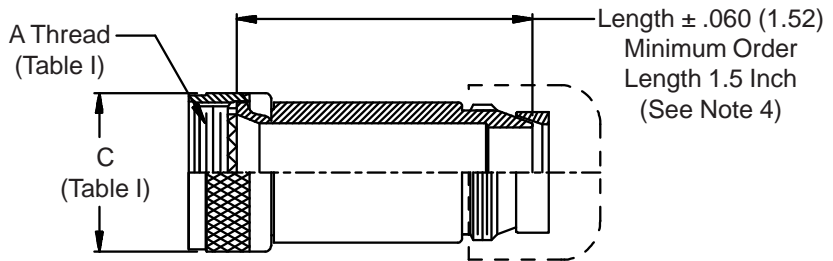

**CONNECTOR  
 DESIGNATORS  
 A-F-H-L-S  
 ROTATABLE  
 COUPLING  
 TYPE C OVERALL  
 SHIELD TERMINATION**

**STYLE 2  
 (STRAIGHT  
 See Note 1)**

**STYLE 2  
 (45° & 90°  
 See Note 1)**

**STYLE M  
 Medium Duty - Dash No. 01-04  
 (Table X)**

**STYLE M  
 Medium Duty - Dash No. 10-28  
 (Table X)**

**STYLE D  
 Medium Duty  
 (Table X)**