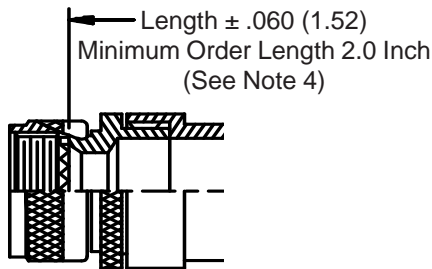

**CONNECTOR  
 DESIGNATORS  
 A-F-H-L-S  
 ROTATABLE  
 COUPLING  
 TYPE C OVERALL  
 SHIELD TERMINATION**

**STYLE 2  
 (STRAIGHT  
 See Note 1)**

**STYLE 2  
 (45° & 90°  
 See Note 1)**

**STYLE M  
 Medium Duty - Dash No. 01-04  
 (Table X)**

**STYLE M  
 Medium Duty - Dash No. 10-28  
 (Table X)**

**STYLE D  
 Medium Duty  
 (Table X)**