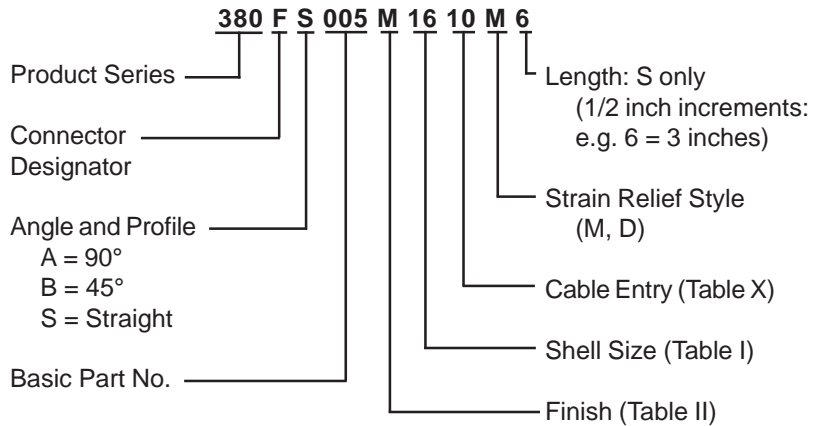

**CONNECTOR  
 DESIGNATORS  
 A-F-H-L-S  
 ROTATABLE  
 COUPLING  
 TYPE C OVERALL  
 SHIELD TERMINATION**

**STYLE 2  
 (STRAIGHT  
 See Note 1)**

**STYLE 2  
 (45° & 90°  
 See Note 1)**

**STYLE M  
 Medium Duty - Dash No. 01-04  
 (Table X)**

**STYLE M  
 Medium Duty - Dash No. 10-28  
 (Table X)**

**STYLE D  
 Medium Duty  
 (Table X)**