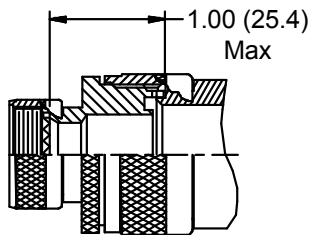

**CONNECTOR
 DESIGNATORS
 A-F-H-L-S
 SELF-LOCKING
 ROTATABLE
 COUPLING**

**TYPE C OVERALL
 SHIELD TERMINATION**

**STYLE 2
 (STRAIGHT
 See Note 1)**

**STYLE 2
 (45° & 90°
 See Note 1)**

**STYLE L
 Light Duty
 (Table IV)**

**STYLE G
 Light Duty
 (Table V)**