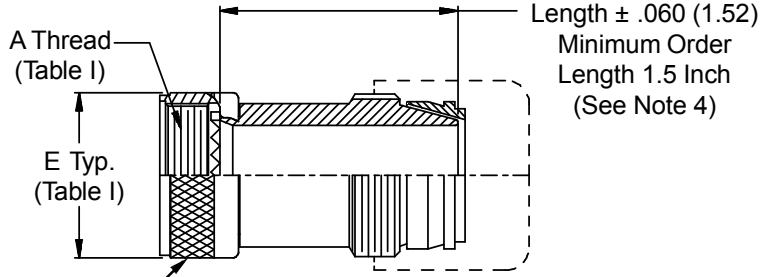

**CONNECTOR
 DESIGNATORS
 A-F-H-L-S
 SELF-LOCKING
 ROTATABLE
 COUPLING**

**TYPE C OVERALL
 SHIELD TERMINATION**

**STYLE 2
 (STRAIGHT
 See Note 1)**

**STYLE 2
 (45° & 90°
 See Note 1)**

**STYLE L
 Light Duty
 (Table IV)**

**STYLE G
 Light Duty
 (Table V)**