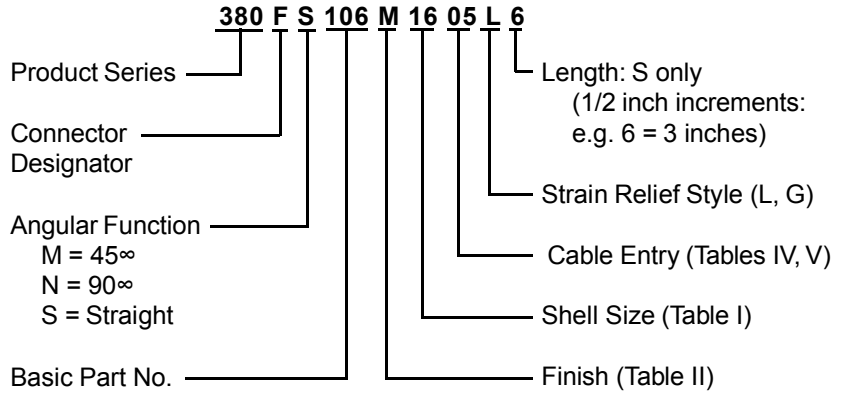

**CONNECTOR
 DESIGNATORS
 A-F-H-L-S
 SELF-LOCKING
 ROTATABLE
 COUPLING**

**TYPE C OVERALL
 SHIELD TERMINATION**

**STYLE 2
 (STRAIGHT
 See Note 1)**

**STYLE 2
 (45° & 90°
 See Note 1)**

**STYLE L
 Light Duty
 (Table IV)**

**STYLE G
 Light Duty
 (Table V)**