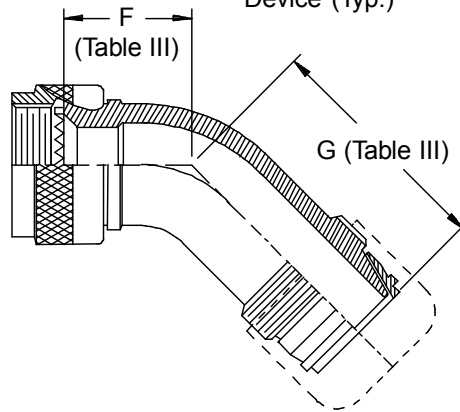

**CONNECTOR
 DESIGNATORS
 A-F-H-L-S
 SELF-LOCKING
 ROTATABLE
 COUPLING**

**TYPE C OVERALL
 SHIELD TERMINATION**

**STYLE 2
 (STRAIGHT
 See Note 1)**

**STYLE 2
 (45° & 90°
 See Note 1)**

**STYLE L
 Light Duty
 (Table IV)**

**STYLE G
 Light Duty
 (Table V)**