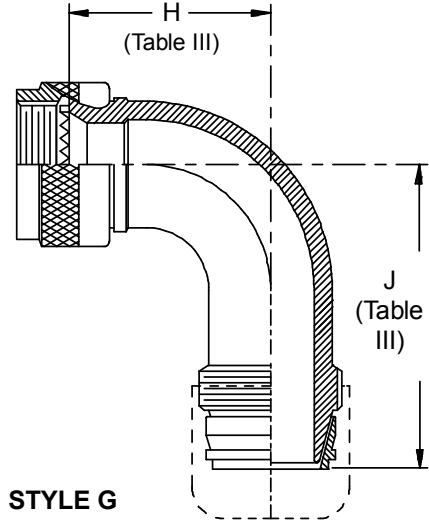

**CONNECTOR
 DESIGNATORS
 A-F-H-L-S
 SELF-LOCKING
 ROTATABLE
 COUPLING**

**TYPE C OVERALL
 SHIELD TERMINATION**

**STYLE 2
 (STRAIGHT
 See Note 1)**

**STYLE 2
 (45° & 90°
 See Note 1)**

**STYLE L
 Light Duty
 (Table IV)**

**STYLE G
 Light Duty
 (Table V)**