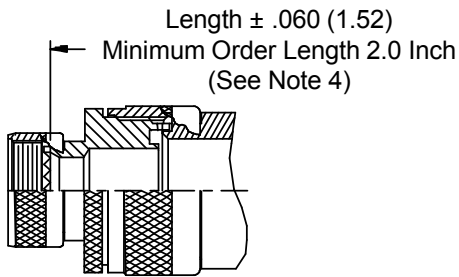

**CONNECTOR
 DESIGNATORS
 A-F-H-L-S
 SELF-LOCKING
 ROTATABLE
 COUPLING**

**TYPE C OVERALL
 SHIELD TERMINATION**

**STYLE 2
 (STRAIGHT
 See Note 1)**

**STYLE 2
 (45° & 90°
 See Note 1)**

**STYLE L
 Light Duty
 (Table IV)**

**STYLE G
 Light Duty
 (Table V)**