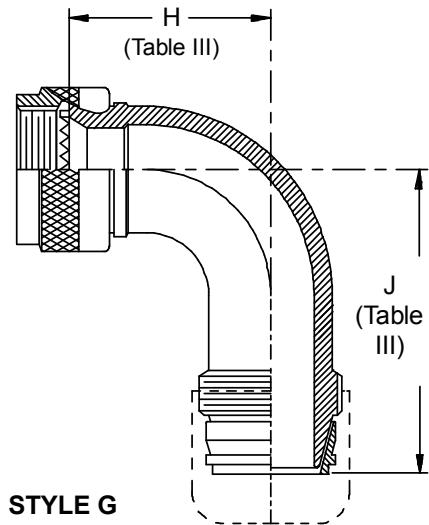

**CONNECTOR
 DESIGNATORS
 A-F-H-L-S
 SELF-LOCKING
 ROTATABLE
 COUPLING**

**TYPE C OVERALL
 SHIELD TERMINATION**

**STYLE 2
 (STRAIGHT
 See Note 1)**

**STYLE 2
 (45° & 90°
 See Note 1)**

**STYLE L
 Light Duty
 (Table IV)**

**STYLE G
 Light Duty
 (Table V)**