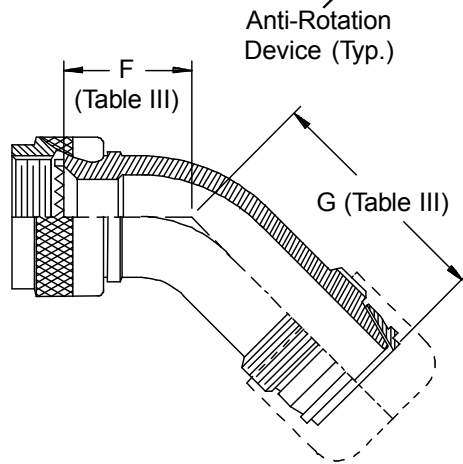

**CONNECTOR
 DESIGNATORS
 A-F-H-L-S
 SELF-LOCKING
 ROTATABLE
 COUPLING**

**TYPE C OVERALL
 SHIELD TERMINATION**

**STYLE 2
 (STRAIGHT
 See Note 1)**

**STYLE 2
 (45° & 90°
 See Note 1)**

**STYLE L
 Light Duty
 (Table IV)**

**STYLE G
 Light Duty
 (Table V)**