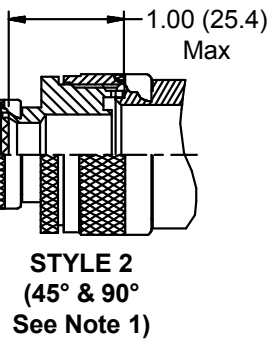

**CONNECTOR
 DESIGNATORS
 A-F-H-L-S
 SELF-LOCKING
 ROTATABLE
 COUPLING**

**TYPE C OVERALL
 SHIELD TERMINATION**

**STYLE 2
 (STRAIGHT
 See Note 1)**

**STYLE 2
 (45° & 90°
 See Note 1)**

**STYLE L
 Light Duty
 (Table IV)**

**STYLE G
 Light Duty
 (Table V)**