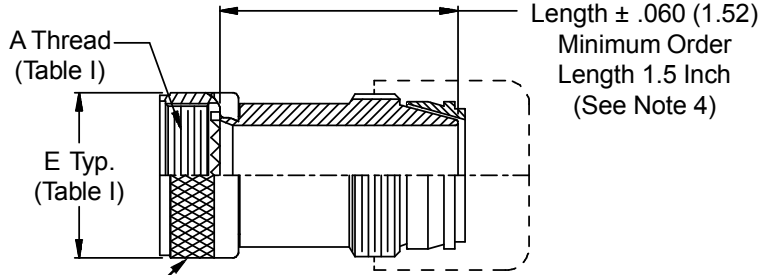

**CONNECTOR  
 DESIGNATORS  
 A-F-H-L-S  
 SELF-LOCKING  
 ROTATABLE  
 COUPLING**

**TYPE C OVERALL  
 SHIELD TERMINATION**

**STYLE 2  
 (STRAIGHT  
 See Note 1)**

**STYLE 2  
 (45° & 90°  
 See Note 1)**

**STYLE L  
 Light Duty  
 (Table IV)**

**STYLE G  
 Light Duty  
 (Table V)**