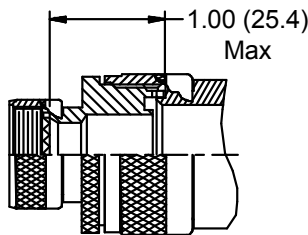

**CONNECTOR  
 DESIGNATORS  
 A-F-H-L-S  
 SELF-LOCKING  
 ROTATABLE  
 COUPLING**

**TYPE C OVERALL  
 SHIELD TERMINATION**

**STYLE 2  
 (STRAIGHT  
 See Note 1)**

**STYLE 2  
 (45° & 90°  
 See Note 1)**