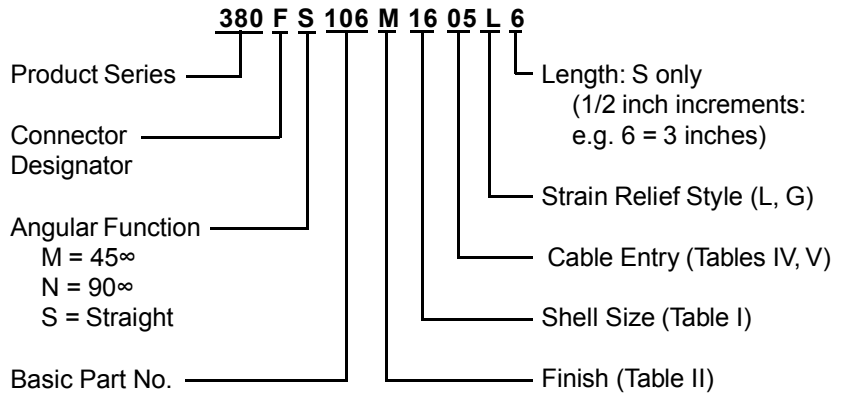

**CONNECTOR  
 DESIGNATORS  
 A-F-H-L-S  
 SELF-LOCKING  
 ROTATABLE  
 COUPLING**

**TYPE C OVERALL  
 SHIELD TERMINATION**

**STYLE 2  
 (STRAIGHT  
 See Note 1)**

**STYLE 2  
 (45° & 90°  
 See Note 1)**

**STYLE L  
 Light Duty  
 (Table IV)**

**STYLE G  
 Light Duty  
 (Table V)**