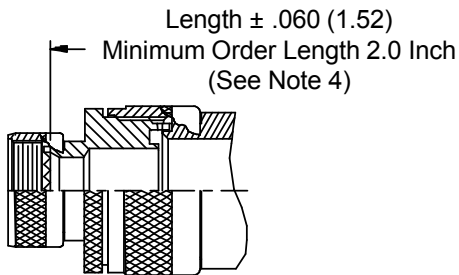

**CONNECTOR
 DESIGNATORS
 A-F-H-L-S
 SELF-LOCKING
 ROTATABLE
 COUPLING**

**TYPE C OVERALL
 SHIELD TERMINATION**

**STYLE 2
 (STRAIGHT
 See Note 1)**

**STYLE 2
 (45° & 90°
 See Note 1)**

**STYLE L
 Light Duty
 (Table IV)**

**STYLE G
 Light Duty
 (Table V)**