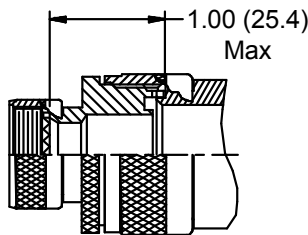

**CONNECTOR
 DESIGNATORS
 A-F-H-L-S
 SELF-LOCKING
 ROTATABLE
 COUPLING**

**TYPE C OVERALL
 SHIELD TERMINATION**

**STYLE 2
 (STRAIGHT
 See Note 1)**

**STYLE 2
 (45° & 90°
 See Note 1)**

**STYLE L
 Light Duty
 (Table IV)**

**STYLE G
 Light Duty
 (Table V)**