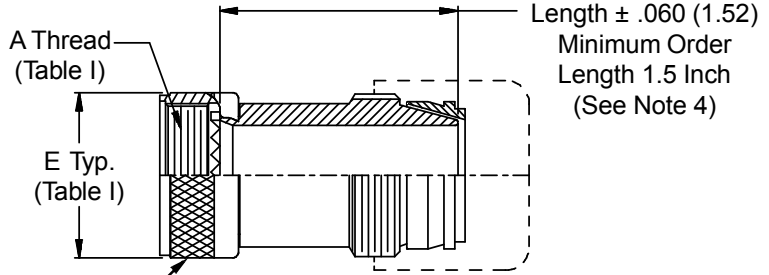

**CONNECTOR
 DESIGNATORS
 A-F-H-L-S
 SELF-LOCKING
 ROTATABLE
 COUPLING**

**TYPE C OVERALL
 SHIELD TERMINATION**

**STYLE 2
 (STRAIGHT
 See Note 1)**

**STYLE 2
 (45° & 90°
 See Note 1)**

**STYLE L
 Light Duty
 (Table IV)**

**STYLE G
 Light Duty
 (Table V)**