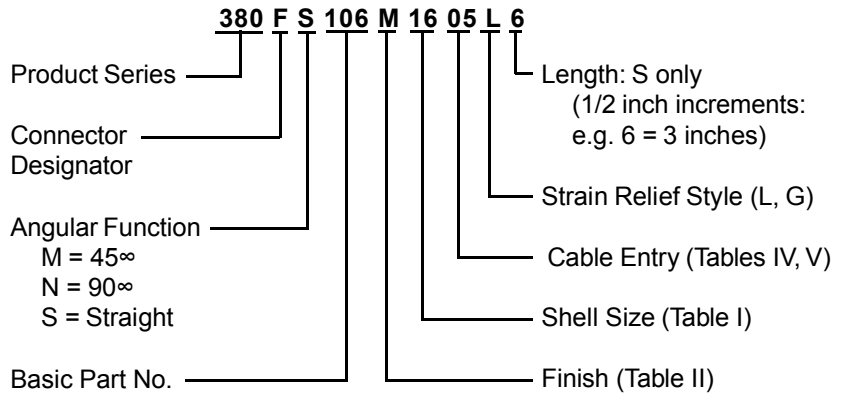

**CONNECTOR
 DESIGNATORS
 A-F-H-L-S
 SELF-LOCKING
 ROTATABLE
 COUPLING**

**TYPE C OVERALL
 SHIELD TERMINATION**

**STYLE 2
 (STRAIGHT
 See Note 1)**

**STYLE 2
 (45° & 90°
 See Note 1)**

**STYLE L
 Light Duty
 (Table IV)**

**STYLE G
 Light Duty
 (Table V)**