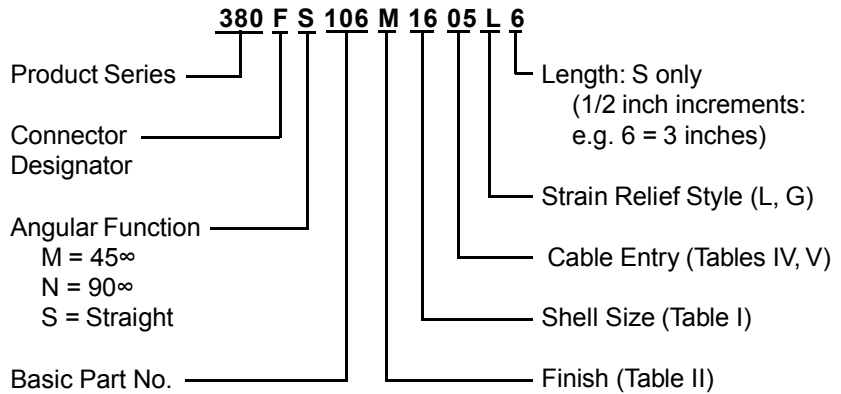

**CONNECTOR  
 DESIGNATORS  
 A-F-H-L-S  
 SELF-LOCKING  
 ROTATABLE  
 COUPLING**

**TYPE C OVERALL  
 SHIELD TERMINATION**

**STYLE 2  
 (STRAIGHT  
 See Note 1)**

**STYLE 2  
 (45° & 90°  
 See Note 1)**

**STYLE L  
 Light Duty  
 (Table IV)**

**STYLE G  
 Light Duty  
 (Table V)**