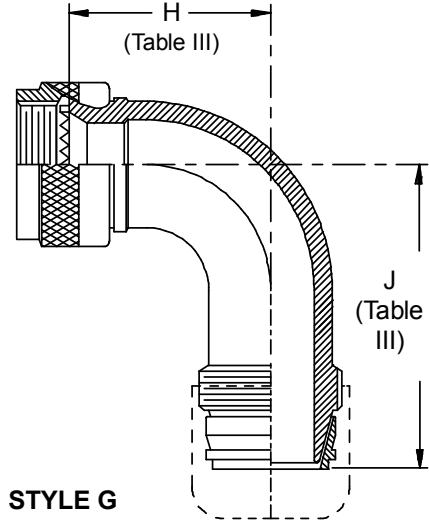

**STYLE G
Light Duty
(Table V)**