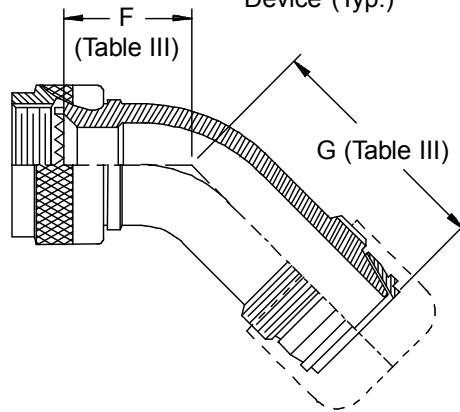

**CONNECTOR  
 DESIGNATORS  
 A-F-H-L-S  
 SELF-LOCKING  
 ROTATABLE  
 COUPLING**

**TYPE C OVERALL  
 SHIELD TERMINATION**

**STYLE 2  
 (STRAIGHT  
 See Note 1)**

**STYLE 2  
 (45° & 90°  
 See Note 1)**