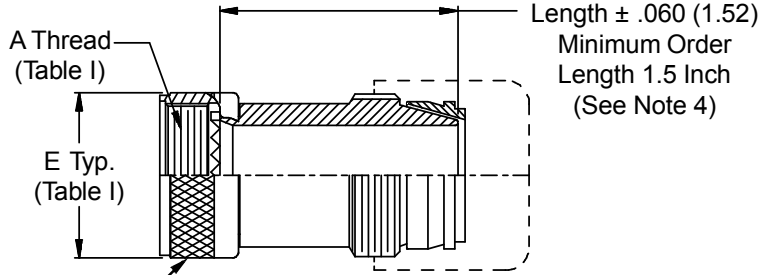

**CONNECTOR  
 DESIGNATORS  
 A-F-H-L-S  
 SELF-LOCKING  
 ROTATABLE  
 COUPLING**

**TYPE C OVERALL  
 SHIELD TERMINATION**

**STYLE 2  
 (STRAIGHT  
 See Note 1)**

**STYLE 2  
 (45° & 90°  
 See Note 1)**

**STYLE L  
 Light Duty  
 (Table IV)**

**STYLE G  
 Light Duty  
 (Table V)**