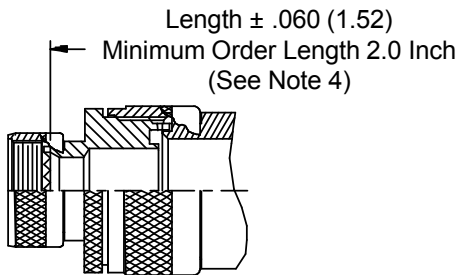

**CONNECTOR  
 DESIGNATORS  
 A-F-H-L-S  
 SELF-LOCKING  
 ROTATABLE  
 COUPLING**

**TYPE C OVERALL  
 SHIELD TERMINATION**

**STYLE 2  
 (STRAIGHT  
 See Note 1)**

**STYLE 2  
 (45° & 90°  
 See Note 1)**