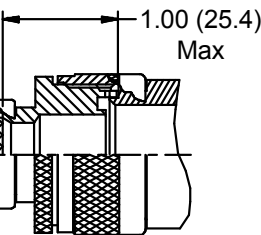

**CONNECTOR  
 DESIGNATORS  
 A-F-H-L-S  
 SELF-LOCKING  
 ROTATABLE  
 COUPLING**

**TYPE C OVERALL  
 SHIELD TERMINATION**

**STYLE 2  
 (STRAIGHT  
 See Note 1)**

**STYLE 2  
 (45° & 90°  
 See Note 1)**

**STYLE L  
 Light Duty  
 (Table IV)**

**STYLE G  
 Light Duty  
 (Table V)**